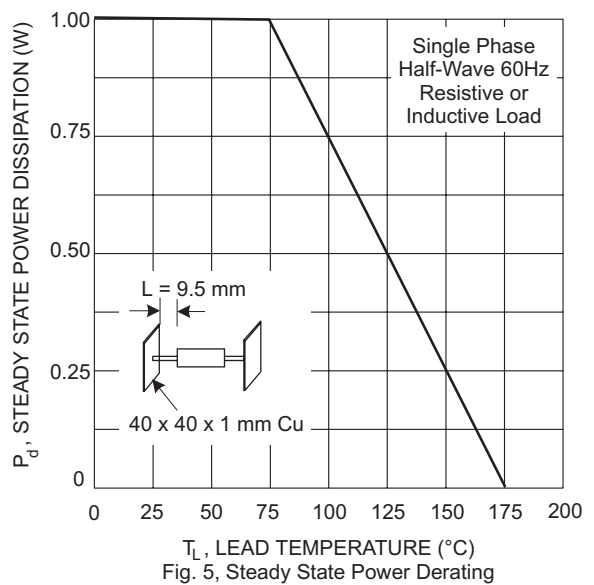

- Note:
1. Non-repetitive current pulse per Figure 1 and derated above  $T_A = 25^\circ\text{C}$  per Figure 4.
  2. Mounted on 40mm<sup>2</sup> copper pad.
  3. 8.3ms single half sine-wave duty cycle = 4 pulses per minutes maximum.
  4. Lead temperature at 75 $^\circ\text{C}$ .
  5. Peak pulse power waveform is 10/1000 $\mu\text{s}$ .

Fig. 1 Pulse Waveform

Fig. 2 Typical Junction Capacitance

Fig. 3 Pulse Rating Curve

Fig. 4 Pulse Derating Curve

Fig. 5, Steady State Power Derating