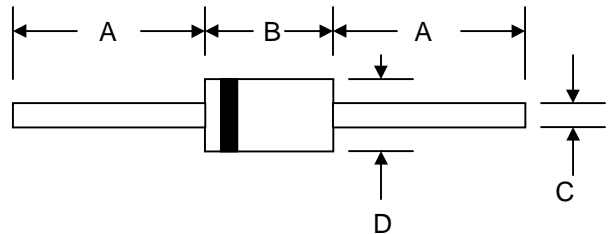

### Mechanical Data

- Case: JEDEC DO-15 Low Profile Molded Plastic
- Terminals: Axial Leads, Solderable per MIL-STD-750, Method 2026
- Polarity: Cathode Band or Cathode Notch
- Marking:  
 Unidirectional – Device Code and Cathode Band  
 Bidirectional – Device Code Only
- Weight: 0.40 grams (approx.)

- Note: 1. Non-repetitive current pulse, per Figure 1 and derated above  $T_A = 25^\circ\text{C}$  per Figure 4.  
 2. Mounted on 40mm<sup>2</sup> copper pad.  
 3. 8.3ms single half sine-wave duty cycle = 4 pulses per minutes maximum.  
 4. Lead temperature at  $75^\circ\text{C} = T_L$ .  
 5. Peak pulse power waveform is 10/1000 $\mu\text{S}$ .