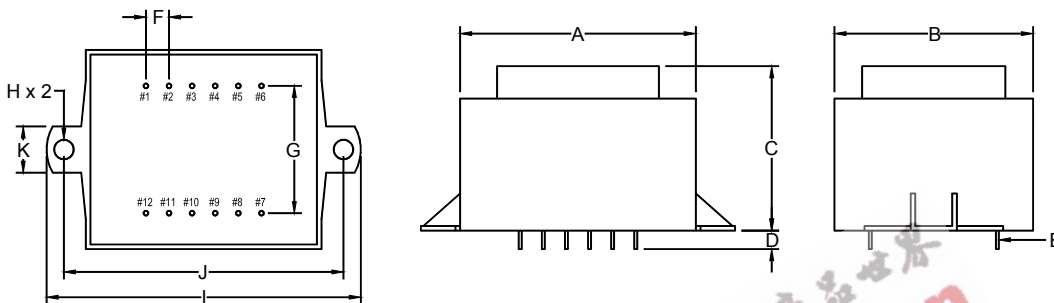

STANDARD
ENCAPSULATED
TRANSFORMER

Fig F

Fig G

Fig H

Empty pin shall be omitted if necessary.

Series	Dimension (mm)										
	A	B	C	D	E	F	G	H	I	J	K
8.0 (VA)	53.0	45.0	35.5	4.0	0.64x0.64	5.0	27.5	∅4.2	67.0	60.5	10.0
10 (VA)	53.0	45.0	35.5	4.0	0.64x0.64	5.0	27.5	∅4.2	59.0	52.5	10.0
Tolerance (mm)	Max.	Max.	Max.	±1.0	±0.1	±0.2	±0.5	±0.2	Max.	±0.5	±0.5