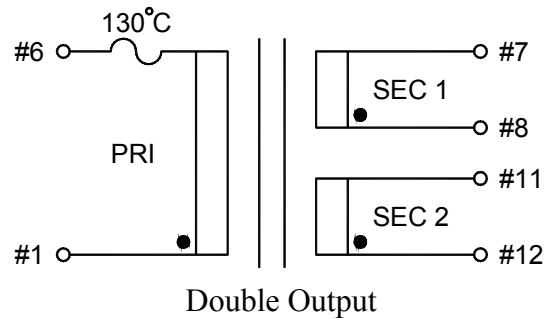

STANDARD
ENCAPSULATED
TRANSFORMER

Fig F

Fig G

Fig H

Empty pin shall be omitted if necessary.

Series	Dimension (mm)										
	A	B	C	D	E	F	G	H	I	J	K
8.0 (VA)	53.0	45.0	35.5	4.0	0.64x0.64	5.0	27.5	∅4.2	67.0	60.5	10.0
10 (VA)	53.0	45.0	35.5	4.0	0.64x0.64	5.0	27.5	∅4.2	59.0	52.5	10.0
Tolerance (mm)	Max.	Max.	Max.	±1.0	±0.1	±0.2	±0.5	±0.2	Max.	±0.5	±0.5