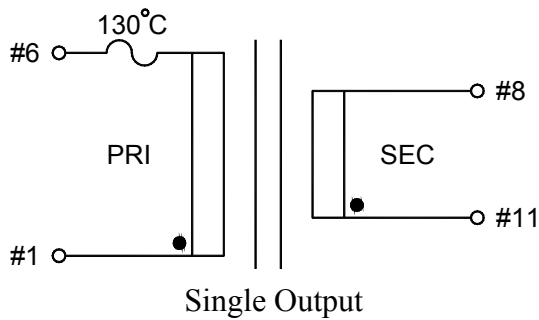

STANDARD  
ENCAPSULATED  
TRANSFORMER

Fig F

Fig G

Fig H

Empty pin shall be omitted if necessary.

Series	Dimension (mm)										
	A	B	C	D	E	F	G	H	I	J	K
8.0 (VA)	53.0	45.0	35.5	4.0	0.64x0.64	5.0	27.5	Ø4.2	67.0	60.5	10.0
10 (VA)	53.0	45.0	35.5	4.0	0.64x0.64	5.0	27.5	Ø4.2	59.0	52.5	10.0
Tolerance (mm)	Max.	Max.	Max.	±1.0	±0.1	±0.2	±0.5	±0.2	Max.	±0.5	±0.5