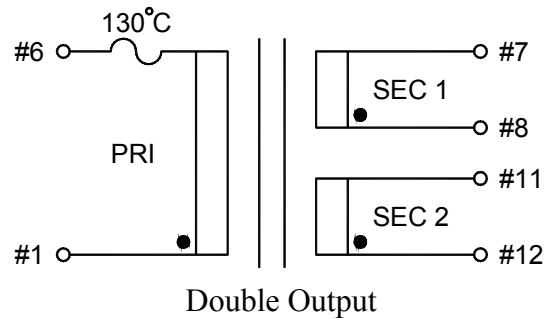

STANDARD  
ENCAPSULATED  
TRANSFORMER

Fig F

Fig G

Fig H

Empty pin shall be omitted if necessary.

Series	Dimension (mm)										
	A	B	C	D	E	F	G	H	I	J	K
8.0 (VA)	53.0	45.0	35.5	4.0	0.64x0.64	5.0	27.5	Ø4.2	67.0	60.5	10.0
10 (VA)	53.0	45.0	35.5	4.0	0.64x0.64	5.0	27.5	Ø4.2	59.0	52.5	10.0
Tolerance (mm)	Max.	Max.	Max.	±1.0	±0.1	±0.2	±0.5	±0.2	Max.	±0.5	±0.5