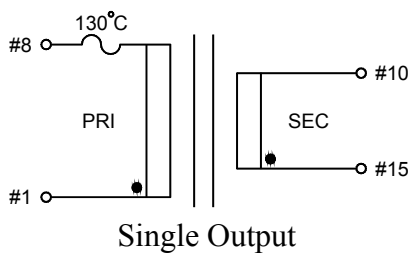

Empty pin shall be omitted if necessary.

Single Output