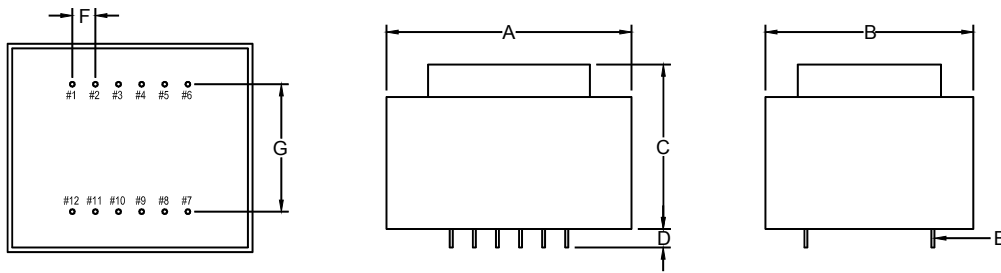

STANDARD  
ENCAPSULATED  
TRANSFORMER

Fig F

Fig G

Fig H

Empty pin shall be omitted if necessary.

Series	Dimension (mm)										
	A	B	C	D	E	F	G	H	I	J	K
8.0 (VA)	53.0	45.0	35.5	4.0	0.64x0.64	5.0	27.5	Ø4.2	67.0	60.5	10.0
10 (VA)	53.0	45.0	35.5	4.0	0.64x0.64	5.0	27.5	Ø4.2	59.0	52.5	10.0
Tolerance (mm)	Max.	Max.	Max.	±1.0	±0.1	±0.2	±0.5	±0.2	Max.	±0.5	±0.5