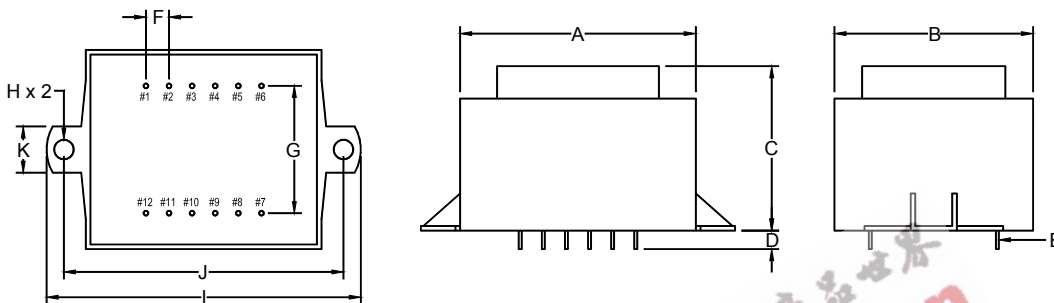

STANDARD  
ENCAPSULATED  
TRANSFORMER

Fig F

Fig G

Fig H

Empty pin shall be omitted if necessary.

Series	Dimension (mm)										
	A	B	C	D	E	F	G	H	I	J	K
8.0 (VA)	53.0	45.0	35.5	4.0	0.64x0.64	5.0	27.5	Ø4.2	67.0	60.5	10.0
10 (VA)	53.0	45.0	35.5	4.0	0.64x0.64	5.0	27.5	Ø4.2	59.0	52.5	10.0
Tolerance (mm)	Max.	Max.	Max.	±1.0	±0.1	±0.2	±0.5	±0.2	Max.	±0.5	±0.5