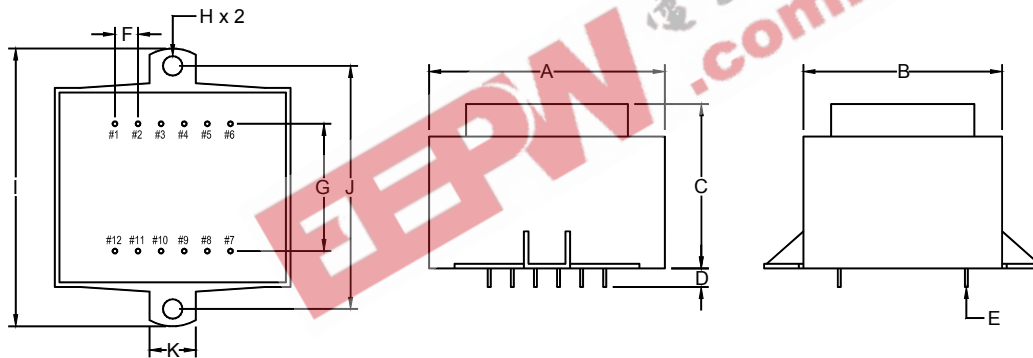

STANDARD  
ENCAPSULATED  
TRANSFORMER

Fig F

Fig G

Fig H

Empty pin shall be omitted if necessary.

Series	Dimension (mm)										
	A	B	C	D	E	F	G	H	I	J	K
8.0 (VA)	53.0	45.0	35.5	4.0	0.64x0.64	5.0	27.5	Ø4.2	67.0	60.5	10.0
10 (VA)	53.0	45.0	35.5	4.0	0.64x0.64	5.0	27.5	Ø4.2	59.0	52.5	10.0
Tolerance (mm)	Max.	Max.	Max.	±1.0	±0.1	±0.2	±0.5	±0.2	Max.	±0.5	±0.5