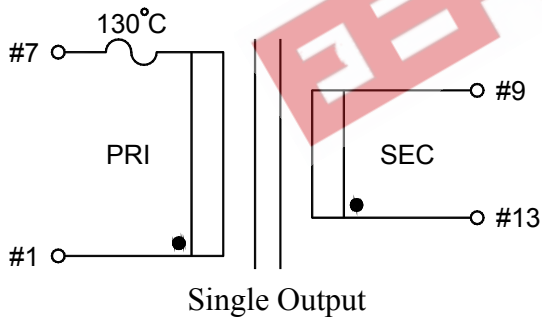

STANDARD  
ENCAPSULATED  
TRANSFORMER

Fig I

Fig J

Empty pin shall be omitted if necessary.

| Series         | Dimension (mm) |      |      |      |           |      |      |      |      |      |      |      |
|----------------|----------------|------|------|------|-----------|------|------|------|------|------|------|------|
|                | A              | B    | C    | D    | E         | F    | G    | H    | I    | J    | K    | L    |
| 16 (VA)        | 58.5           | 49.5 | 40.0 | 4.0  | 0.64x0.64 | 5.0  | 30.0 | ∅4.2 | 76.5 | 65.0 | 10.0 | 37.5 |
| Tolerance (mm) | Max.           | Max. | Max. | ±1.0 | ±0.1      | ±0.2 | ±0.5 | ±0.2 | Max. | ±0.5 | ±0.5 | ±0.5 |