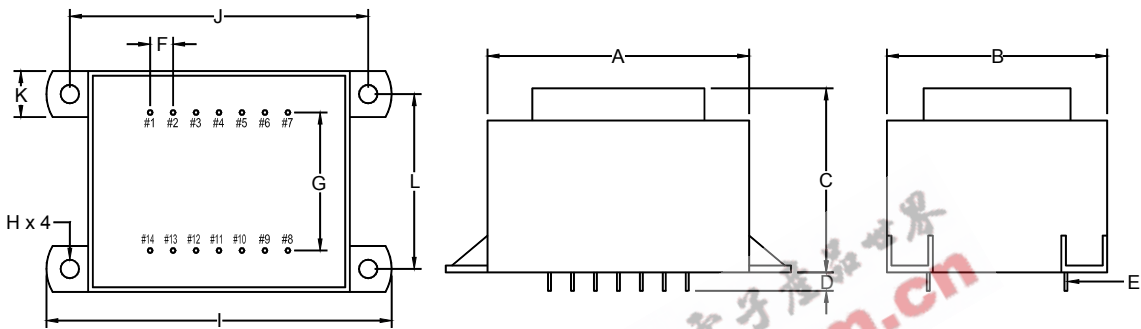

STANDARD  
ENCAPSULATED  
TRANSFORMER

Fig I

Fig J

Empty pin shall be omitted if necessary.

| Series         | Dimension (mm) |      |      |      |           |      |      |      |      |      |      |      |
|----------------|----------------|------|------|------|-----------|------|------|------|------|------|------|------|
|                | A              | B    | C    | D    | E         | F    | G    | H    | I    | J    | K    | L    |
| 16 (VA)        | 58.5           | 49.5 | 40.0 | 4.0  | 0.64x0.64 | 5.0  | 30.0 | ∅4.2 | 76.5 | 65.0 | 10.0 | 37.5 |
| Tolerance (mm) | Max.           | Max. | Max. | ±1.0 | ±0.1      | ±0.2 | ±0.5 | ±0.2 | Max. | ±0.5 | ±0.5 | ±0.5 |