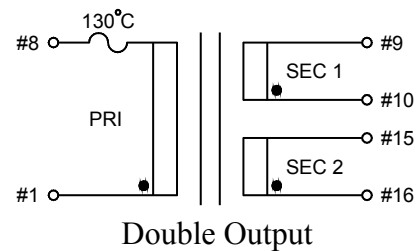

STANDARD  
ENCAPSULATED  
TRANSFORMER

Fig K

Empty pin shall be omitted if necessary.

| Series         | Dimension (mm) |      |      |      |      |      |      |      |      |      |      |      |
|----------------|----------------|------|------|------|------|------|------|------|------|------|------|------|
|                | A              | B    | C    | D    | E    | F    | G    | H    | I    | J    | K    | L    |
| 20 (VA)        | 67.0           | 56.0 | 46.5 | 4.0  | ∅0.8 | 5.0  | 32.5 | ∅4.2 | 82.5 | 72.5 | 11.2 | 43.5 |
| 22 (VA)        | 67.0           | 56.0 | 46.5 | 4.0  | ∅0.8 | 5.0  | 32.5 | ∅4.2 | 82.5 | 72.5 | 11.2 | 43.5 |
| 25 (VA)        | 67.0           | 56.0 | 46.5 | 4.0  | ∅0.8 | 5.0  | 32.5 | ∅4.2 | 82.5 | 72.5 | 11.2 | 43.5 |
| Tolerance (mm) | Max.           | Max. | Max. | ±1.0 | ±0.1 | ±0.2 | ±0.5 | ±0.2 | Max. | ±0.5 | ±0.5 | ±0.5 |

Fig L

Empty pin shall be omitted if necessary.

| Series         | Dimension (mm) |      |      |      |      |      |      |      |      |      |      |      |
|----------------|----------------|------|------|------|------|------|------|------|------|------|------|------|
|                | A              | B    | C    | D    | E    | F    | G    | H    | I    | J    | K    | L    |
| 30 (VA)        | 72.5           | 61.0 | 50.0 | 4.0  | ∅0.8 | 5.0  | 35.0 | ∅4.2 | 88.0 | 77.5 | 10.8 | 47.5 |
| 36 (VA)        | 72.5           | 61.0 | 50.0 | 4.0  | ∅0.8 | 5.0  | 35.0 | ∅4.2 | 88.0 | 77.5 | 10.8 | 47.5 |
| Tolerance (mm) | Max.           | Max. | Max. | ±1.0 | ±0.1 | ±0.2 | ±0.5 | ±0.2 | Max. | ±0.5 | ±0.5 | ±0.5 |