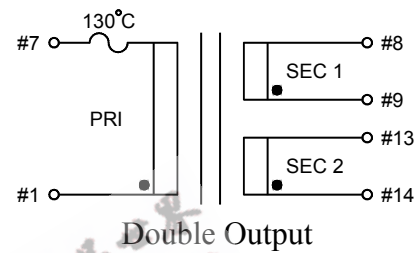

STANDARD  
ENCAPSULATED  
TRANSFORMER

Fig K

Empty pin shall be omitted if necessary.

| Series         | Dimension (mm) |      |      |      |      |      |      |      |      |      |      |      |
|----------------|----------------|------|------|------|------|------|------|------|------|------|------|------|
|                | A              | B    | C    | D    | E    | F    | G    | H    | I    | J    | K    | L    |
| 20 (VA)        | 67.0           | 56.0 | 46.5 | 4.0  | ∅0.8 | 5.0  | 32.5 | ∅4.2 | 82.5 | 72.5 | 11.2 | 43.5 |
| 22 (VA)        | 67.0           | 56.0 | 46.5 | 4.0  | ∅0.8 | 5.0  | 32.5 | ∅4.2 | 82.5 | 72.5 | 11.2 | 43.5 |
| 25 (VA)        | 67.0           | 56.0 | 46.5 | 4.0  | ∅0.8 | 5.0  | 32.5 | ∅4.2 | 82.5 | 72.5 | 11.2 | 43.5 |
| Tolerance (mm) | Max.           | Max. | Max. | ±1.0 | ±0.1 | ±0.2 | ±0.5 | ±0.2 | Max. | ±0.5 | ±0.5 | ±0.5 |