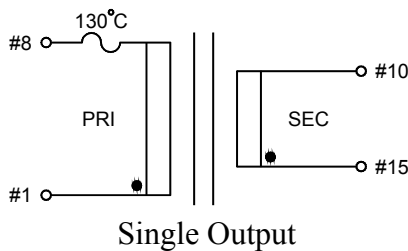

Empty pin shall be omitted if necessary.