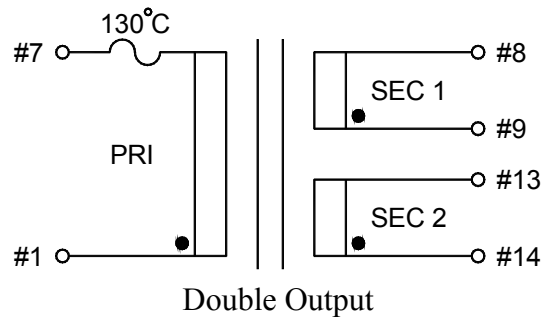

STANDARD  
ENCAPSULATED  
TRANSFORMER

Fig I

Fig J

Empty pin shall be omitted if necessary.

| Series         | Dimension (mm) |      |      |      |           |      |      |      |      |      |      |      |
|----------------|----------------|------|------|------|-----------|------|------|------|------|------|------|------|
|                | A              | B    | C    | D    | E         | F    | G    | H    | I    | J    | K    | L    |
| 16 (VA)        | 58.5           | 49.5 | 40.0 | 4.0  | 0.64x0.64 | 5.0  | 30.0 | ∅4.2 | 76.5 | 65.0 | 10.0 | 37.5 |
| Tolerance (mm) | Max.           | Max. | Max. | ±1.0 | ±0.1      | ±0.2 | ±0.5 | ±0.2 | Max. | ±0.5 | ±0.5 | ±0.5 |