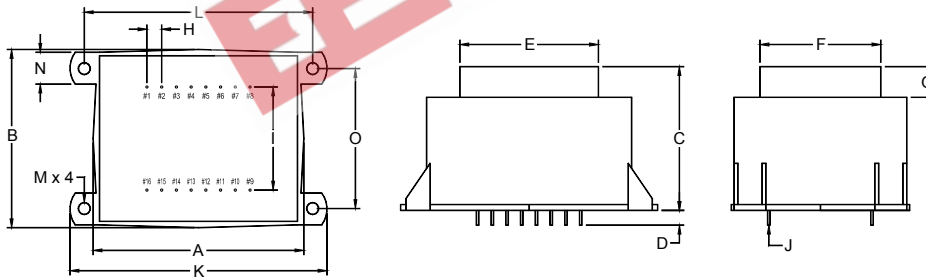

STANDARD  
ENCAPSULATED  
TRANSFORMER

Fig K

Empty pin shall be omitted if necessary.

| Series         | Dimension (mm) |      |      |      |      |      |      |      |      |      |      |      |
|----------------|----------------|------|------|------|------|------|------|------|------|------|------|------|
|                | A              | B    | C    | D    | E    | F    | G    | H    | I    | J    | K    | L    |
| 20 (VA)        | 67.0           | 56.0 | 46.5 | 4.0  | ∅0.8 | 5.0  | 32.5 | ∅4.2 | 82.5 | 72.5 | 11.2 | 43.5 |
| 22 (VA)        | 67.0           | 56.0 | 46.5 | 4.0  | ∅0.8 | 5.0  | 32.5 | ∅4.2 | 82.5 | 72.5 | 11.2 | 43.5 |
| 25 (VA)        | 67.0           | 56.0 | 46.5 | 4.0  | ∅0.8 | 5.0  | 32.5 | ∅4.2 | 82.5 | 72.5 | 11.2 | 43.5 |
| Tolerance (mm) | Max.           | Max. | Max. | ±1.0 | ±0.1 | ±0.2 | ±0.5 | ±0.2 | Max. | ±0.5 | ±0.5 | ±0.5 |

Fig L

Empty pin shall be omitted if necessary.

| Series         | Dimension (mm) |      |      |      |      |      |      |      |      |      |      |      |
|----------------|----------------|------|------|------|------|------|------|------|------|------|------|------|
|                | A              | B    | C    | D    | E    | F    | G    | H    | I    | J    | K    | L    |
| 30 (VA)        | 72.5           | 61.0 | 50.0 | 4.0  | ∅0.8 | 5.0  | 35.0 | ∅4.2 | 88.0 | 77.5 | 10.8 | 47.5 |
| 36 (VA)        | 72.5           | 61.0 | 50.0 | 4.0  | ∅0.8 | 5.0  | 35.0 | ∅4.2 | 88.0 | 77.5 | 10.8 | 47.5 |
| Tolerance (mm) | Max.           | Max. | Max. | ±1.0 | ±0.1 | ±0.2 | ±0.5 | ±0.2 | Max. | ±0.5 | ±0.5 | ±0.5 |