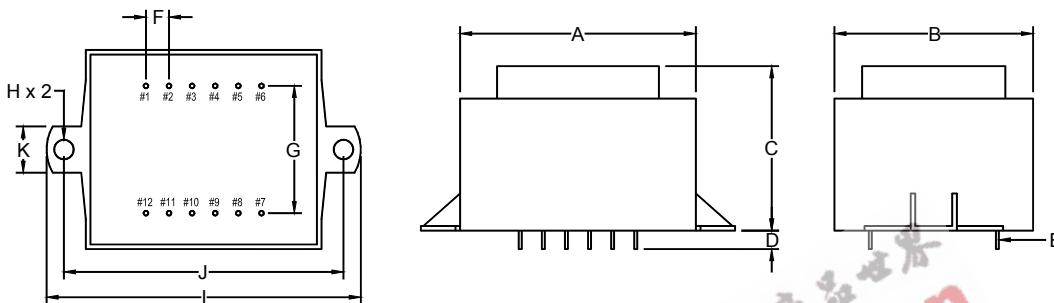

STANDARD  
ENCAPSULATED  
TRANSFORMER

Fig F

Fig G

Fig H

Empty pin shall be omitted if necessary.

| Series         | Dimension (mm) |      |      |      |           |      |      |      |      |      |      |
|----------------|----------------|------|------|------|-----------|------|------|------|------|------|------|
|                | A              | B    | C    | D    | E         | F    | G    | H    | I    | J    | K    |
| 8.0 (VA)       | 53.0           | 45.0 | 35.5 | 4.0  | 0.64x0.64 | 5.0  | 27.5 | ∅4.2 | 67.0 | 60.5 | 10.0 |
| 10 (VA)        | 53.0           | 45.0 | 35.5 | 4.0  | 0.64x0.64 | 5.0  | 27.5 | ∅4.2 | 59.0 | 52.5 | 10.0 |
| Tolerance (mm) | Max.           | Max. | Max. | ±1.0 | ±0.1      | ±0.2 | ±0.5 | ±0.2 | Max. | ±0.5 | ±0.5 |