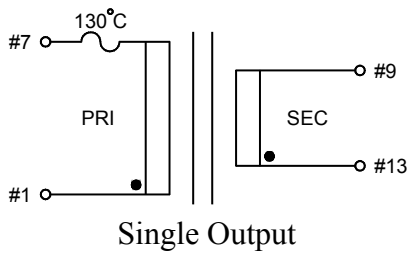

STANDARD  
ENCAPSULATED  
TRANSFORMER

Fig K

Empty pin shall be omitted if necessary.

| Series         | Dimension (mm) |      |      |      |      |      |      |      |      |      |      |      |
|----------------|----------------|------|------|------|------|------|------|------|------|------|------|------|
|                | A              | B    | C    | D    | E    | F    | G    | H    | I    | J    | K    | L    |
| 20 (VA)        | 67.0           | 56.0 | 46.5 | 4.0  | ∅0.8 | 5.0  | 32.5 | ∅4.2 | 82.5 | 72.5 | 11.2 | 43.5 |
| 22 (VA)        | 67.0           | 56.0 | 46.5 | 4.0  | ∅0.8 | 5.0  | 32.5 | ∅4.2 | 82.5 | 72.5 | 11.2 | 43.5 |
| 25 (VA)        | 67.0           | 56.0 | 46.5 | 4.0  | ∅0.8 | 5.0  | 32.5 | ∅4.2 | 82.5 | 72.5 | 11.2 | 43.5 |
| Tolerance (mm) | Max.           | Max. | Max. | ±1.0 | ±0.1 | ±0.2 | ±0.5 | ±0.2 | Max. | ±0.5 | ±0.5 | ±0.5 |