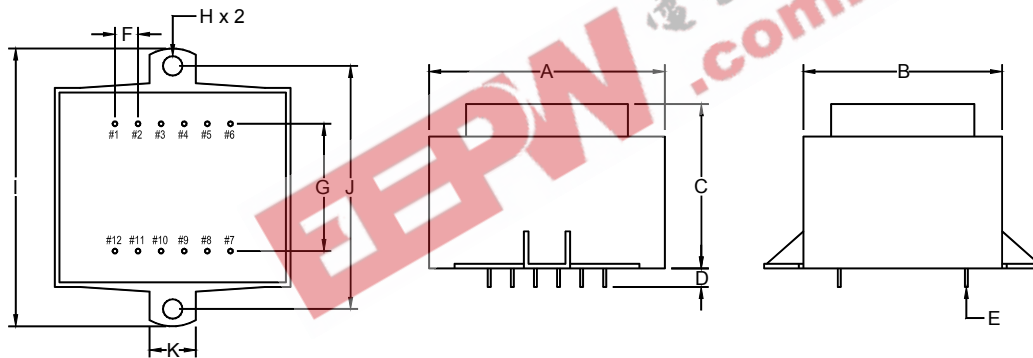

STANDARD  
ENCAPSULATED  
TRANSFORMER

Fig F

Fig G

Fig H

Empty pin shall be omitted if necessary.

| Series         | Dimension (mm) |      |      |      |           |      |      |      |      |      |      |
|----------------|----------------|------|------|------|-----------|------|------|------|------|------|------|
|                | A              | B    | C    | D    | E         | F    | G    | H    | I    | J    | K    |
| 8.0 (VA)       | 53.0           | 45.0 | 35.5 | 4.0  | 0.64x0.64 | 5.0  | 27.5 | ∅4.2 | 67.0 | 60.5 | 10.0 |
| 10 (VA)        | 53.0           | 45.0 | 35.5 | 4.0  | 0.64x0.64 | 5.0  | 27.5 | ∅4.2 | 59.0 | 52.5 | 10.0 |
| Tolerance (mm) | Max.           | Max. | Max. | ±1.0 | ±0.1      | ±0.2 | ±0.5 | ±0.2 | Max. | ±0.5 | ±0.5 |