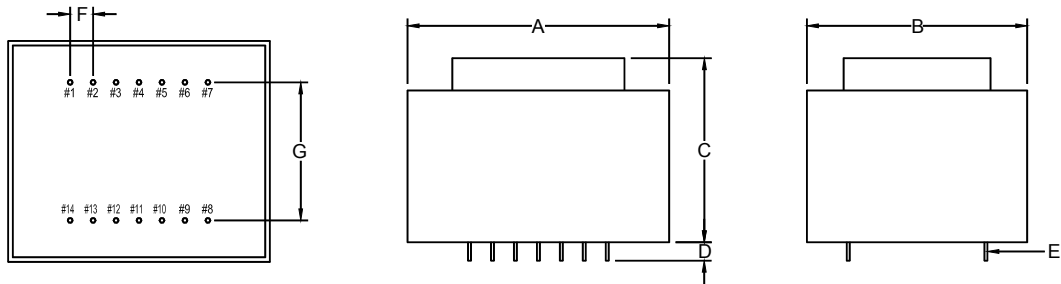

STANDARD  
ENCAPSULATED  
TRANSFORMER

Fig I

Fig J

Empty pin shall be omitted if necessary.

| Series         | Dimension (mm) |      |      |      |           |      |      |      |      |      |      |      |
|----------------|----------------|------|------|------|-----------|------|------|------|------|------|------|------|
|                | A              | B    | C    | D    | E         | F    | G    | H    | I    | J    | K    | L    |
| 16 (VA)        | 58.5           | 49.5 | 40.0 | 4.0  | 0.64x0.64 | 5.0  | 30.0 | ∅4.2 | 76.5 | 65.0 | 10.0 | 37.5 |
| Tolerance (mm) | Max.           | Max. | Max. | ±1.0 | ±0.1      | ±0.2 | ±0.5 | ±0.2 | Max. | ±0.5 | ±0.5 | ±0.5 |