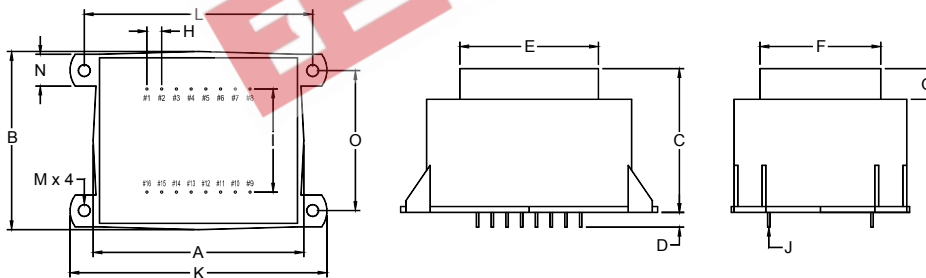

STANDARD  
ENCAPSULATED  
TRANSFORMER

Fig K

Empty pin shall be omitted if necessary.

Single Output

Double Output

Series	Dimension (mm)											
	A	B	C	D	E	F	G	H	I	J	K	L
20 (VA)	67.0	56.0	46.5	4.0	∅0.8	5.0	32.5	∅4.2	82.5	72.5	11.2	43.5
22 (VA)	67.0	56.0	46.5	4.0	∅0.8	5.0	32.5	∅4.2	82.5	72.5	11.2	43.5
25 (VA)	67.0	56.0	46.5	4.0	∅0.8	5.0	32.5	∅4.2	82.5	72.5	11.2	43.5
Tolerance (mm)	Max.	Max.	Max.	±1.0	±0.1	±0.2	±0.5	±0.2	Max.	±0.5	±0.5	±0.5

Fig L

Empty pin shall be omitted if necessary.

Single Output

Double Output

Series	Dimension (mm)											
	A	B	C	D	E	F	G	H	I	J	K	L
30 (VA)	72.5	61.0	50.0	4.0	∅0.8	5.0	35.0	∅4.2	88.0	77.5	10.8	47.5
36 (VA)	72.5	61.0	50.0	4.0	∅0.8	5.0	35.0	∅4.2	88.0	77.5	10.8	47.5
Tolerance (mm)	Max.	Max.	Max.	±1.0	±0.1	±0.2	±0.5	±0.2	Max.	±0.5	±0.5	±0.5