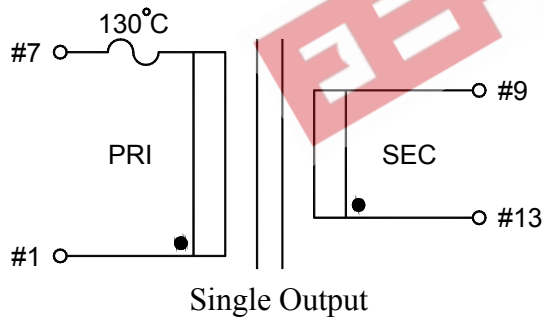

STANDARD  
ENCAPSULATED  
TRANSFORMER

Fig I

Fig J

Empty pin shall be omitted if necessary.

Series	Dimension (mm)											
	A	B	C	D	E	F	G	H	I	J	K	L
16 (VA)	58.5	49.5	40.0	4.0	0.64x0.64	5.0	30.0	∅4.2	76.5	65.0	10.0	37.5
Tolerance (mm)	Max.	Max.	Max.	±1.0	±0.1	±0.2	±0.5	±0.2	Max.	±0.5	±0.5	±0.5