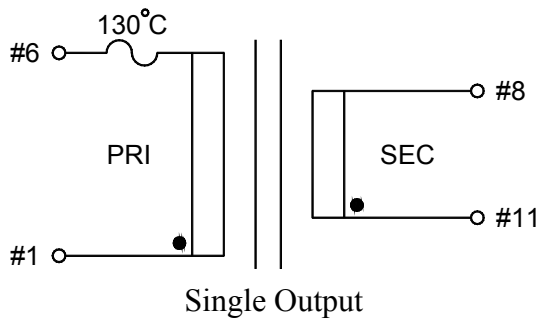

STANDARD  
ENCAPSULATED  
TRANSFORMER

Fig F

Fig G

Fig H

Empty pin shall be omitted if necessary.

Series	Dimension (mm)										
	A	B	C	D	E	F	G	H	I	J	K
8.0 (VA)	53.0	45.0	35.5	4.0	0.64x0.64	5.0	27.5	∅4.2	67.0	60.5	10.0
10 (VA)	53.0	45.0	35.5	4.0	0.64x0.64	5.0	27.5	∅4.2	59.0	52.5	10.0
Tolerance (mm)	Max.	Max.	Max.	±1.0	±0.1	±0.2	±0.5	±0.2	Max.	±0.5	±0.5