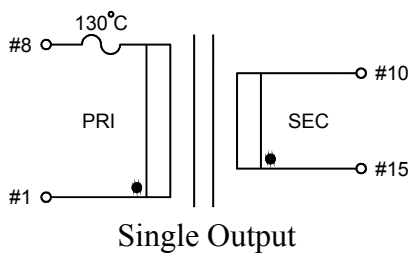

STANDARD  
ENCAPSULATED  
TRANSFORMER

Fig K

Empty pin shall be omitted if necessary.

Single Output

Double Output

Series	Dimension (mm)											
	A	B	C	D	E	F	G	H	I	J	K	L
20 (VA)	67.0	56.0	46.5	4.0	∅0.8	5.0	32.5	∅4.2	82.5	72.5	11.2	43.5
22 (VA)	67.0	56.0	46.5	4.0	∅0.8	5.0	32.5	∅4.2	82.5	72.5	11.2	43.5
25 (VA)	67.0	56.0	46.5	4.0	∅0.8	5.0	32.5	∅4.2	82.5	72.5	11.2	43.5
Tolerance (mm)	Max.	Max.	Max.	±1.0	±0.1	±0.2	±0.5	±0.2	Max.	±0.5	±0.5	±0.5

Fig L

Empty pin shall be omitted if necessary.

Single Output

Double Output

Series	Dimension (mm)											
	A	B	C	D	E	F	G	H	I	J	K	L
30 (VA)	72.5	61.0	50.0	4.0	∅0.8	5.0	35.0	∅4.2	88.0	77.5	10.8	47.5
36 (VA)	72.5	61.0	50.0	4.0	∅0.8	5.0	35.0	∅4.2	88.0	77.5	10.8	47.5
Tolerance (mm)	Max.	Max.	Max.	±1.0	±0.1	±0.2	±0.5	±0.2	Max.	±0.5	±0.5	±0.5