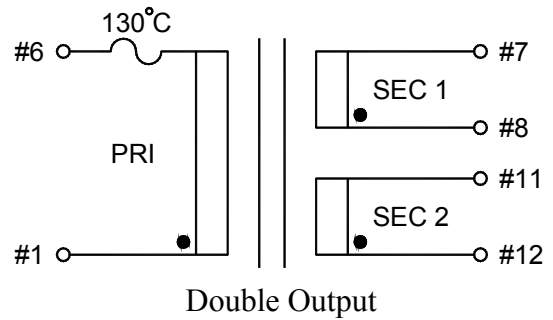

STANDARD  
ENCAPSULATED  
TRANSFORMER

Fig F

Fig G

Fig H

Empty pin shall be omitted if necessary.

Series	Dimension (mm)										
	A	B	C	D	E	F	G	H	I	J	K
8.0 (VA)	53.0	45.0	35.5	4.0	0.64x0.64	5.0	27.5	∅4.2	67.0	60.5	10.0
10 (VA)	53.0	45.0	35.5	4.0	0.64x0.64	5.0	27.5	∅4.2	59.0	52.5	10.0
Tolerance (mm)	Max.	Max.	Max.	±1.0	±0.1	±0.2	±0.5	±0.2	Max.	±0.5	±0.5

Fig L

Empty pin shall be omitted if necessary.

Single Output

Double Output

Series	Dimension (mm)											
	A	B	C	D	E	F	G	H	I	J	K	L
30 (VA)	72.5	61.0	50.0	4.0	∅0.8	5.0	35.0	∅4.2	88.0	77.5	10.8	47.5
36 (VA)	72.5	61.0	50.0	4.0	∅0.8	5.0	35.0	∅4.2	88.0	77.5	10.8	47.5
Tolerance (mm)	Max.	Max.	Max.	±1.0	±0.1	±0.2	±0.5	±0.2	Max.	±0.5	±0.5	±0.5