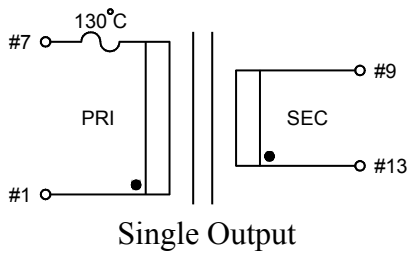

STANDARD  
ENCAPSULATED  
TRANSFORMER

Fig K

Empty pin shall be omitted if necessary.

Single Output

Double Output

Series	Dimension (mm)											
	A	B	C	D	E	F	G	H	I	J	K	L
20 (VA)	67.0	56.0	46.5	4.0	∅0.8	5.0	32.5	∅4.2	82.5	72.5	11.2	43.5
22 (VA)	67.0	56.0	46.5	4.0	∅0.8	5.0	32.5	∅4.2	82.5	72.5	11.2	43.5
25 (VA)	67.0	56.0	46.5	4.0	∅0.8	5.0	32.5	∅4.2	82.5	72.5	11.2	43.5
Tolerance (mm)	Max.	Max.	Max.	±1.0	±0.1	±0.2	±0.5	±0.2	Max.	±0.5	±0.5	±0.5