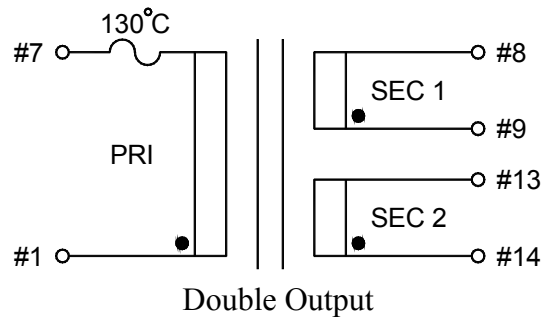

STANDARD  
ENCAPSULATED  
TRANSFORMER

Fig I

Fig J

Empty pin shall be omitted if necessary.

Series	Dimension (mm)											
	A	B	C	D	E	F	G	H	I	J	K	L
16 (VA)	58.5	49.5	40.0	4.0	0.64x0.64	5.0	30.0	∅4.2	76.5	65.0	10.0	37.5
Tolerance (mm)	Max.	Max.	Max.	±1.0	±0.1	±0.2	±0.5	±0.2	Max.	±0.5	±0.5	±0.5