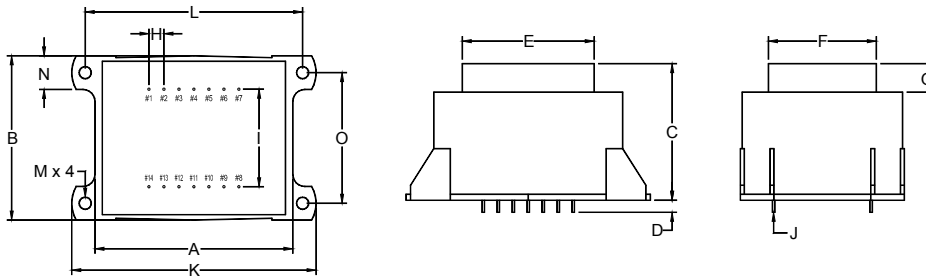

STANDARD  
ENCAPSULATED  
TRANSFORMER

Fig K

Empty pin shall be omitted if necessary.

Single Output

Double Output

Series	Dimension (mm)											
	A	B	C	D	E	F	G	H	I	J	K	L
20 (VA)	67.0	56.0	46.5	4.0	∅0.8	5.0	32.5	∅4.2	82.5	72.5	11.2	43.5
22 (VA)	67.0	56.0	46.5	4.0	∅0.8	5.0	32.5	∅4.2	82.5	72.5	11.2	43.5
25 (VA)	67.0	56.0	46.5	4.0	∅0.8	5.0	32.5	∅4.2	82.5	72.5	11.2	43.5
Tolerance (mm)	Max.	Max.	Max.	±1.0	±0.1	±0.2	±0.5	±0.2	Max.	±0.5	±0.5	±0.5

Fig L

Empty pin shall be omitted if necessary.

Single Output

Double Output

Series	Dimension (mm)											
	A	B	C	D	E	F	G	H	I	J	K	L
30 (VA)	72.5	61.0	50.0	4.0	∅0.8	5.0	35.0	∅4.2	88.0	77.5	10.8	47.5
36 (VA)	72.5	61.0	50.0	4.0	∅0.8	5.0	35.0	∅4.2	88.0	77.5	10.8	47.5
Tolerance (mm)	Max.	Max.	Max.	±1.0	±0.1	±0.2	±0.5	±0.2	Max.	±0.5	±0.5	±0.5