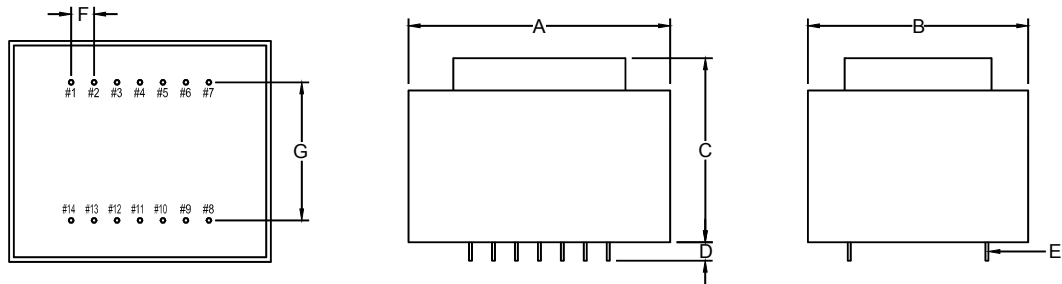

STANDARD  
ENCAPSULATED  
TRANSFORMER

Fig I

Fig J

Empty pin shall be omitted if necessary.

Series	Dimension (mm)											
	A	B	C	D	E	F	G	H	I	J	K	L
16 (VA)	58.5	49.5	40.0	4.0	0.64x0.64	5.0	30.0	∅4.2	76.5	65.0	10.0	37.5
Tolerance (mm)	Max.	Max.	Max.	±1.0	±0.1	±0.2	±0.5	±0.2	Max.	±0.5	±0.5	±0.5