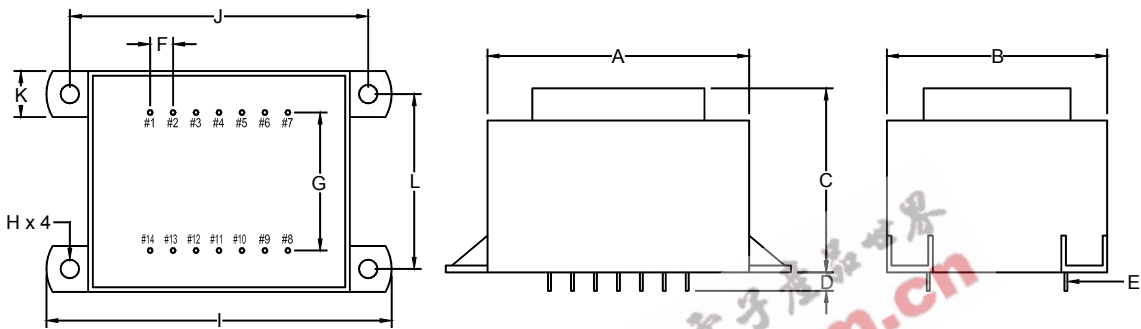

STANDARD  
ENCAPSULATED  
TRANSFORMER

Fig I

Fig J

Empty pin shall be omitted if necessary.

Series	Dimension (mm)											
	A	B	C	D	E	F	G	H	I	J	K	L
16 (VA)	58.5	49.5	40.0	4.0	0.64x0.64	5.0	30.0	∅4.2	76.5	65.0	10.0	37.5
Tolerance (mm)	Max.	Max.	Max.	±1.0	±0.1	±0.2	±0.5	±0.2	Max.	±0.5	±0.5	±0.5

STANDARD  
ENCAPSULATED  
TRANSFORMER

Fig K

Empty pin shall be omitted if necessary.

Single Output

Double Output

Series	Dimension (mm)											
	A	B	C	D	E	F	G	H	I	J	K	L
20 (VA)	67.0	56.0	46.5	4.0	∅0.8	5.0	32.5	∅4.2	82.5	72.5	11.2	43.5
22 (VA)	67.0	56.0	46.5	4.0	∅0.8	5.0	32.5	∅4.2	82.5	72.5	11.2	43.5
25 (VA)	67.0	56.0	46.5	4.0	∅0.8	5.0	32.5	∅4.2	82.5	72.5	11.2	43.5
Tolerance (mm)	Max.	Max.	Max.	±1.0	±0.1	±0.2	±0.5	±0.2	Max.	±0.5	±0.5	±0.5