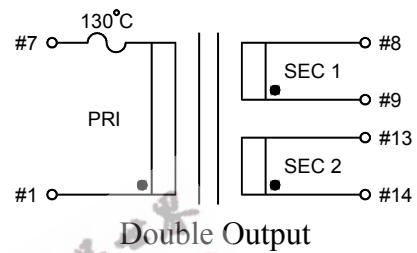

STANDARD  
ENCAPSULATED  
TRANSFORMER

Fig K

Empty pin shall be omitted if necessary.

Single Output

Double Output

Series	Dimension (mm)											
	A	B	C	D	E	F	G	H	I	J	K	L
20 (VA)	67.0	56.0	46.5	4.0	∅0.8	5.0	32.5	∅4.2	82.5	72.5	11.2	43.5
22 (VA)	67.0	56.0	46.5	4.0	∅0.8	5.0	32.5	∅4.2	82.5	72.5	11.2	43.5
25 (VA)	67.0	56.0	46.5	4.0	∅0.8	5.0	32.5	∅4.2	82.5	72.5	11.2	43.5
Tolerance (mm)	Max.	Max.	Max.	±1.0	±0.1	±0.2	±0.5	±0.2	Max.	±0.5	±0.5	±0.5

Fig L

Empty pin shall be omitted if necessary.

Single Output

Double Output

Series	Dimension (mm)											
	A	B	C	D	E	F	G	H	I	J	K	L
30 (VA)	72.5	61.0	50.0	4.0	∅0.8	5.0	35.0	∅4.2	88.0	77.5	10.8	47.5
36 (VA)	72.5	61.0	50.0	4.0	∅0.8	5.0	35.0	∅4.2	88.0	77.5	10.8	47.5
Tolerance (mm)	Max.	Max.	Max.	±1.0	±0.1	±0.2	±0.5	±0.2	Max.	±0.5	±0.5	±0.5