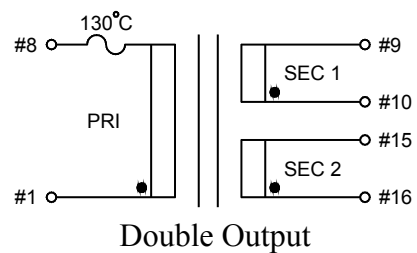

STANDARD  
ENCAPSULATED  
TRANSFORMER

Fig K

Empty pin shall be omitted if necessary.

Single Output

Double Output

Series	Dimension (mm)											
	A	B	C	D	E	F	G	H	I	J	K	L
20 (VA)	67.0	56.0	46.5	4.0	∅0.8	5.0	32.5	∅4.2	82.5	72.5	11.2	43.5
22 (VA)	67.0	56.0	46.5	4.0	∅0.8	5.0	32.5	∅4.2	82.5	72.5	11.2	43.5
25 (VA)	67.0	56.0	46.5	4.0	∅0.8	5.0	32.5	∅4.2	82.5	72.5	11.2	43.5
Tolerance (mm)	Max.	Max.	Max.	±1.0	±0.1	±0.2	±0.5	±0.2	Max.	±0.5	±0.5	±0.5

Fig L

Empty pin shall be omitted if necessary.

Single Output

Double Output

Series	Dimension (mm)											
	A	B	C	D	E	F	G	H	I	J	K	L
30 (VA)	72.5	61.0	50.0	4.0	∅0.8	5.0	35.0	∅4.2	88.0	77.5	10.8	47.5
36 (VA)	72.5	61.0	50.0	4.0	∅0.8	5.0	35.0	∅4.2	88.0	77.5	10.8	47.5
Tolerance (mm)	Max.	Max.	Max.	±1.0	±0.1	±0.2	±0.5	±0.2	Max.	±0.5	±0.5	±0.5