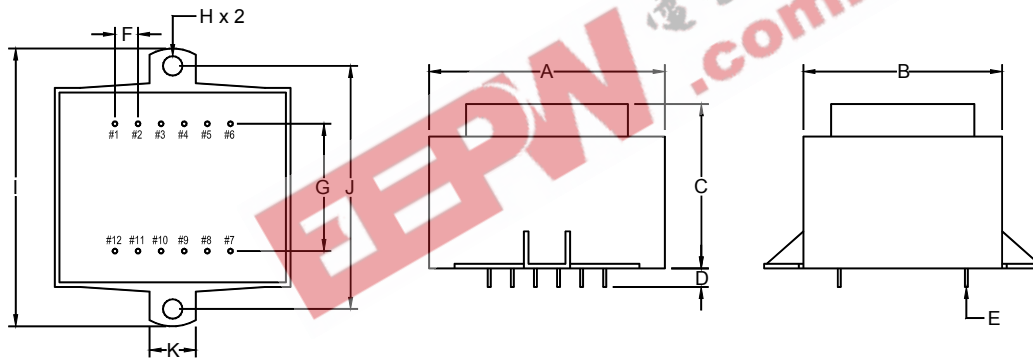

STANDARD  
ENCAPSULATED  
TRANSFORMER

Fig F

Fig G

Fig H

Empty pin shall be omitted if necessary.

Series	Dimension (mm)										
	A	B	C	D	E	F	G	H	I	J	K
8.0 (VA)	53.0	45.0	35.5	4.0	0.64x0.64	5.0	27.5	∅4.2	67.0	60.5	10.0
10 (VA)	53.0	45.0	35.5	4.0	0.64x0.64	5.0	27.5	∅4.2	59.0	52.5	10.0
Tolerance (mm)	Max.	Max.	Max.	±1.0	±0.1	±0.2	±0.5	±0.2	Max.	±0.5	±0.5

STANDARD  
ENCAPSULATED  
TRANSFORMER

Fig I

Fig J

Empty pin shall be omitted if necessary.

Series	Dimension (mm)											
	A	B	C	D	E	F	G	H	I	J	K	L
16 (VA)	58.5	49.5	40.0	4.0	0.64x0.64	5.0	30.0	∅4.2	76.5	65.0	10.0	37.5
Tolerance (mm)	Max.	Max.	Max.	±1.0	±0.1	±0.2	±0.5	±0.2	Max.	±0.5	±0.5	±0.5