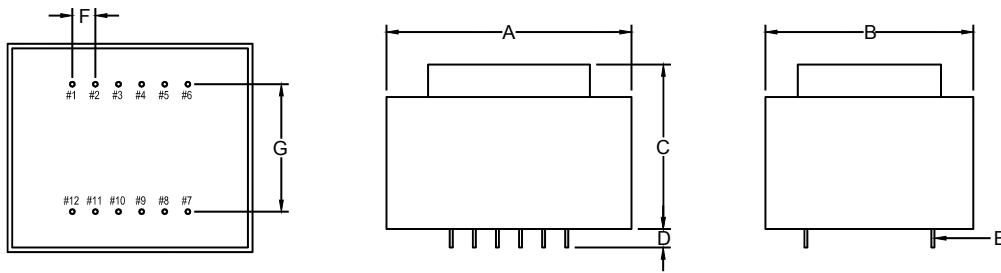

STANDARD  
ENCAPSULATED  
TRANSFORMER

Fig F

Fig G

Fig H

Empty pin shall be omitted if necessary.

Series	Dimension (mm)										
	A	B	C	D	E	F	G	H	I	J	K
8.0 (VA)	53.0	45.0	35.5	4.0	0.64x0.64	5.0	27.5	∅4.2	67.0	60.5	10.0
10 (VA)	53.0	45.0	35.5	4.0	0.64x0.64	5.0	27.5	∅4.2	59.0	52.5	10.0
Tolerance (mm)	Max.	Max.	Max.	±1.0	±0.1	±0.2	±0.5	±0.2	Max.	±0.5	±0.5