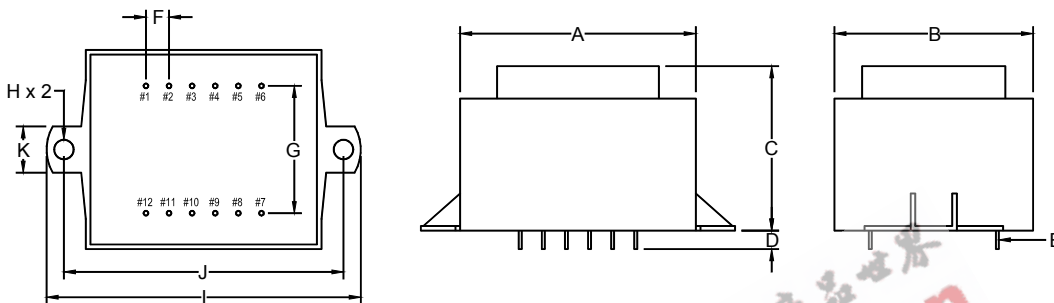

STANDARD  
ENCAPSULATED  
TRANSFORMER

Fig F

Fig G

Fig H

Empty pin shall be omitted if necessary.

Series	Dimension (mm)										
	A	B	C	D	E	F	G	H	I	J	K
8.0 (VA)	53.0	45.0	35.5	4.0	0.64x0.64	5.0	27.5	∅4.2	67.0	60.5	10.0
10 (VA)	53.0	45.0	35.5	4.0	0.64x0.64	5.0	27.5	∅4.2	59.0	52.5	10.0
Tolerance (mm)	Max.	Max.	Max.	±1.0	±0.1	±0.2	±0.5	±0.2	Max.	±0.5	±0.5

Fig L

Empty pin shall be omitted if necessary.

Single Output

Double Output

Series	Dimension (mm)											
	A	B	C	D	E	F	G	H	I	J	K	L
30 (VA)	72.5	61.0	50.0	4.0	∅0.8	5.0	35.0	∅4.2	88.0	77.5	10.8	47.5
36 (VA)	72.5	61.0	50.0	4.0	∅0.8	5.0	35.0	∅4.2	88.0	77.5	10.8	47.5
Tolerance (mm)	Max.	Max.	Max.	±1.0	±0.1	±0.2	±0.5	±0.2	Max.	±0.5	±0.5	±0.5