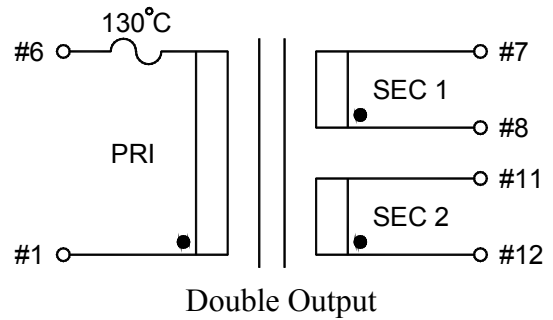

STANDARD  
ENCAPSULATED  
TRANSFORMER

Fig F

Fig G

Fig H

Empty pin shall be omitted if necessary.

Series	Dimension (mm)										
	A	B	C	D	E	F	G	H	I	J	K
8.0 (VA)	53.0	45.0	35.5	4.0	0.64x0.64	5.0	27.5	∅4.2	67.0	60.5	10.0
10 (VA)	53.0	45.0	35.5	4.0	0.64x0.64	5.0	27.5	∅4.2	59.0	52.5	10.0
Tolerance (mm)	Max.	Max.	Max.	±1.0	±0.1	±0.2	±0.5	±0.2	Max.	±0.5	±0.5