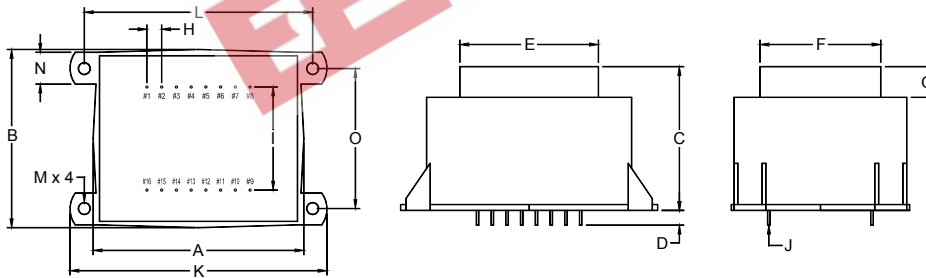

STANDARD
ENCAPSULATED
TRANSFORMER

Fig K

Empty pin shall be omitted if necessary.

Single Output

Double Output

Series	Dimension (mm)											
	A	B	C	D	E	F	G	H	I	J	K	L
20 (VA)	67.0	56.0	46.5	4.0	∅0.8	5.0	32.5	∅4.2	82.5	72.5	11.2	43.5
22 (VA)	67.0	56.0	46.5	4.0	∅0.8	5.0	32.5	∅4.2	82.5	72.5	11.2	43.5
25 (VA)	67.0	56.0	46.5	4.0	∅0.8	5.0	32.5	∅4.2	82.5	72.5	11.2	43.5
Tolerance (mm)	Max.	Max.	Max.	±1.0	±0.1	±0.2	±0.5	±0.2	Max.	±0.5	±0.5	±0.5

Fig L

Empty pin shall be omitted if necessary.

Single Output

Double Output

Series	Dimension (mm)											
	A	B	C	D	E	F	G	H	I	J	K	L
30 (VA)	72.5	61.0	50.0	4.0	∅0.8	5.0	35.0	∅4.2	88.0	77.5	10.8	47.5
36 (VA)	72.5	61.0	50.0	4.0	∅0.8	5.0	35.0	∅4.2	88.0	77.5	10.8	47.5
Tolerance (mm)	Max.	Max.	Max.	±1.0	±0.1	±0.2	±0.5	±0.2	Max.	±0.5	±0.5	±0.5