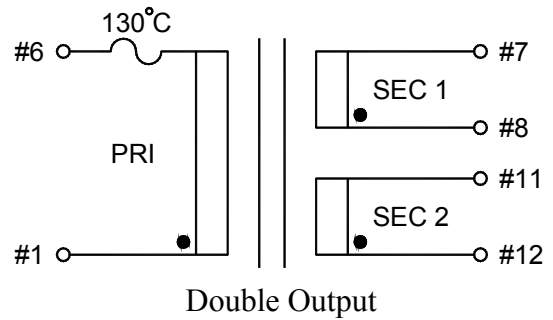

STANDARD
ENCAPSULATED
TRANSFORMER

Fig F

Fig G

Fig H

Empty pin shall be omitted if necessary.

Series	Dimension (mm)										
	A	B	C	D	E	F	G	H	I	J	K
8.0 (VA)	53.0	45.0	35.5	4.0	0.64x0.64	5.0	27.5	∅4.2	67.0	60.5	10.0
10 (VA)	53.0	45.0	35.5	4.0	0.64x0.64	5.0	27.5	∅4.2	59.0	52.5	10.0
Tolerance (mm)	Max.	Max.	Max.	±1.0	±0.1	±0.2	±0.5	±0.2	Max.	±0.5	±0.5

Fig L

Empty pin shall be omitted if necessary.

Single Output

Double Output

Series	Dimension (mm)											
	A	B	C	D	E	F	G	H	I	J	K	L
30 (VA)	72.5	61.0	50.0	4.0	∅0.8	5.0	35.0	∅4.2	88.0	77.5	10.8	47.5
36 (VA)	72.5	61.0	50.0	4.0	∅0.8	5.0	35.0	∅4.2	88.0	77.5	10.8	47.5
Tolerance (mm)	Max.	Max.	Max.	±1.0	±0.1	±0.2	±0.5	±0.2	Max.	±0.5	±0.5	±0.5