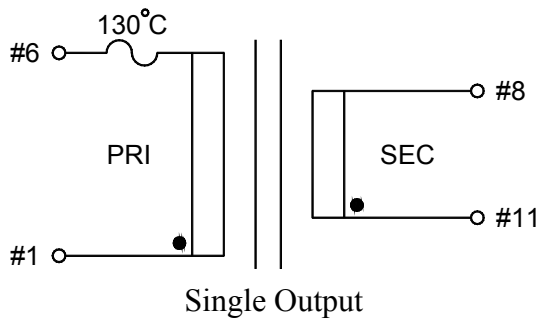

STANDARD
ENCAPSULATED
TRANSFORMER

Fig F

Fig G

Fig H

Empty pin shall be omitted if necessary.

Series	Dimension (mm)										
	A	B	C	D	E	F	G	H	I	J	K
8.0 (VA)	53.0	45.0	35.5	4.0	0.64x0.64	5.0	27.5	∅4.2	67.0	60.5	10.0
10 (VA)	53.0	45.0	35.5	4.0	0.64x0.64	5.0	27.5	∅4.2	59.0	52.5	10.0
Tolerance (mm)	Max.	Max.	Max.	±1.0	±0.1	±0.2	±0.5	±0.2	Max.	±0.5	±0.5