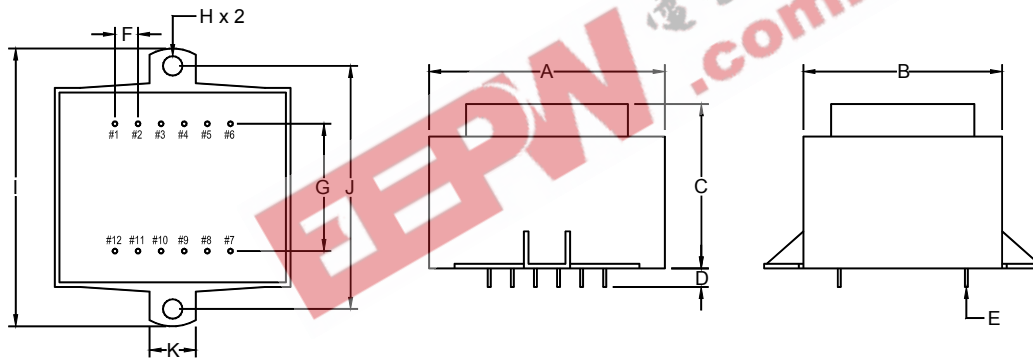

STANDARD
ENCAPSULATED
TRANSFORMER

Fig F

Fig G

Fig H

Empty pin shall be omitted if necessary.

Series	Dimension (mm)										
	A	B	C	D	E	F	G	H	I	J	K
8.0 (VA)	53.0	45.0	35.5	4.0	0.64x0.64	5.0	27.5	∅4.2	67.0	60.5	10.0
10 (VA)	53.0	45.0	35.5	4.0	0.64x0.64	5.0	27.5	∅4.2	59.0	52.5	10.0
Tolerance (mm)	Max.	Max.	Max.	±1.0	±0.1	±0.2	±0.5	±0.2	Max.	±0.5	±0.5

STANDARD
ENCAPSULATED
TRANSFORMER

Fig I

Fig J

Empty pin shall be omitted if necessary.

Series	Dimension (mm)											
	A	B	C	D	E	F	G	H	I	J	K	L
16 (VA)	58.5	49.5	40.0	4.0	0.64x0.64	5.0	30.0	∅4.2	76.5	65.0	10.0	37.5
Tolerance (mm)	Max.	Max.	Max.	±1.0	±0.1	±0.2	±0.5	±0.2	Max.	±0.5	±0.5	±0.5