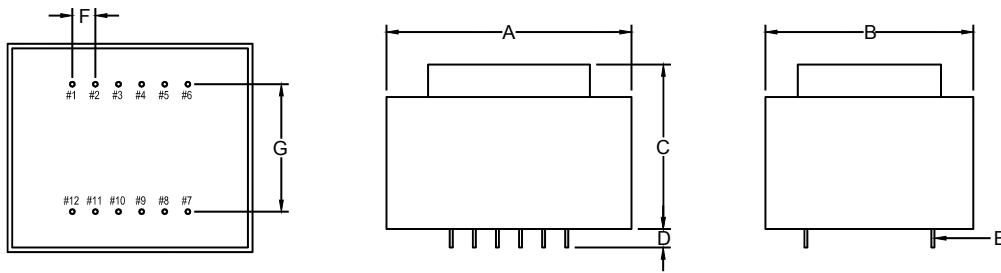

STANDARD
ENCAPSULATED
TRANSFORMER

Fig F

Fig G

Fig H

Empty pin shall be omitted if necessary.

Series	Dimension (mm)										
	A	B	C	D	E	F	G	H	I	J	K
8.0 (VA)	53.0	45.0	35.5	4.0	0.64x0.64	5.0	27.5	∅4.2	67.0	60.5	10.0
10 (VA)	53.0	45.0	35.5	4.0	0.64x0.64	5.0	27.5	∅4.2	59.0	52.5	10.0
Tolerance (mm)	Max.	Max.	Max.	±1.0	±0.1	±0.2	±0.5	±0.2	Max.	±0.5	±0.5