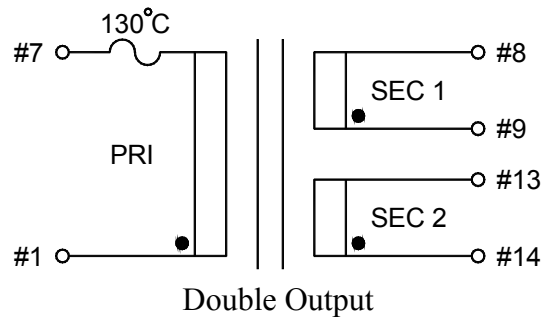

STANDARD
ENCAPSULATED
TRANSFORMER

Fig I

Fig J

Empty pin shall be omitted if necessary.

Series	Dimension (mm)											
	A	B	C	D	E	F	G	H	I	J	K	L
16 (VA)	58.5	49.5	40.0	4.0	0.64x0.64	5.0	30.0	∅4.2	76.5	65.0	10.0	37.5
Tolerance (mm)	Max.	Max.	Max.	±1.0	±0.1	±0.2	±0.5	±0.2	Max.	±0.5	±0.5	±0.5