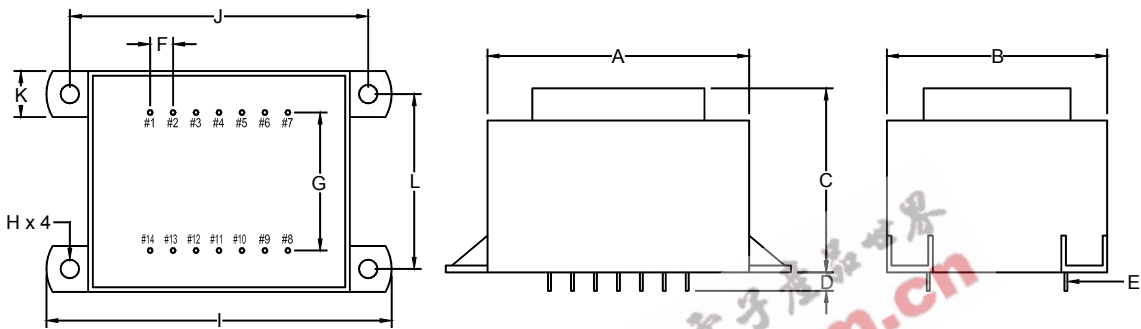

STANDARD
ENCAPSULATED
TRANSFORMER

Fig I

Fig J

Empty pin shall be omitted if necessary.

Series	Dimension (mm)											
	A	B	C	D	E	F	G	H	I	J	K	L
16 (VA)	58.5	49.5	40.0	4.0	0.64x0.64	5.0	30.0	∅4.2	76.5	65.0	10.0	37.5
Tolerance (mm)	Max.	Max.	Max.	±1.0	±0.1	±0.2	±0.5	±0.2	Max.	±0.5	±0.5	±0.5

STANDARD
ENCAPSULATED
TRANSFORMER

Fig K

Empty pin shall be omitted if necessary.

Single Output

Double Output

Series	Dimension (mm)											
	A	B	C	D	E	F	G	H	I	J	K	L
20 (VA)	67.0	56.0	46.5	4.0	∅0.8	5.0	32.5	∅4.2	82.5	72.5	11.2	43.5
22 (VA)	67.0	56.0	46.5	4.0	∅0.8	5.0	32.5	∅4.2	82.5	72.5	11.2	43.5
25 (VA)	67.0	56.0	46.5	4.0	∅0.8	5.0	32.5	∅4.2	82.5	72.5	11.2	43.5
Tolerance (mm)	Max.	Max.	Max.	±1.0	±0.1	±0.2	±0.5	±0.2	Max.	±0.5	±0.5	±0.5