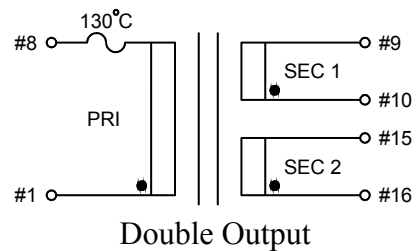

STANDARD
ENCAPSULATED
TRANSFORMER

Fig K

Empty pin shall be omitted if necessary.

Single Output

Double Output

Series	Dimension (mm)											
	A	B	C	D	E	F	G	H	I	J	K	L
20 (VA)	67.0	56.0	46.5	4.0	∅0.8	5.0	32.5	∅4.2	82.5	72.5	11.2	43.5
22 (VA)	67.0	56.0	46.5	4.0	∅0.8	5.0	32.5	∅4.2	82.5	72.5	11.2	43.5
25 (VA)	67.0	56.0	46.5	4.0	∅0.8	5.0	32.5	∅4.2	82.5	72.5	11.2	43.5
Tolerance (mm)	Max.	Max.	Max.	±1.0	±0.1	±0.2	±0.5	±0.2	Max.	±0.5	±0.5	±0.5

Fig L

Empty pin shall be omitted if necessary.

Single Output

Double Output

Series	Dimension (mm)											
	A	B	C	D	E	F	G	H	I	J	K	L
30 (VA)	72.5	61.0	50.0	4.0	∅0.8	5.0	35.0	∅4.2	88.0	77.5	10.8	47.5
36 (VA)	72.5	61.0	50.0	4.0	∅0.8	5.0	35.0	∅4.2	88.0	77.5	10.8	47.5
Tolerance (mm)	Max.	Max.	Max.	±1.0	±0.1	±0.2	±0.5	±0.2	Max.	±0.5	±0.5	±0.5