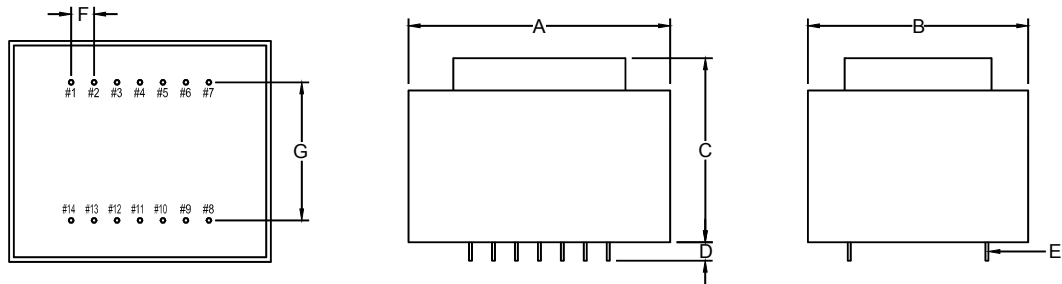

STANDARD
ENCAPSULATED
TRANSFORMER

Fig I

Fig J

Empty pin shall be omitted if necessary.

Series	Dimension (mm)											
	A	B	C	D	E	F	G	H	I	J	K	L
16 (VA)	58.5	49.5	40.0	4.0	0.64x0.64	5.0	30.0	∅4.2	76.5	65.0	10.0	37.5
Tolerance (mm)	Max.	Max.	Max.	±1.0	±0.1	±0.2	±0.5	±0.2	Max.	±0.5	±0.5	±0.5