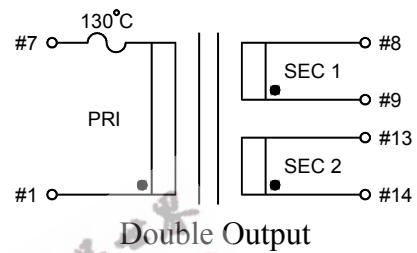

STANDARD
ENCAPSULATED
TRANSFORMER

Fig K

Empty pin shall be omitted if necessary.

Single Output

Double Output

Series	Dimension (mm)											
	A	B	C	D	E	F	G	H	I	J	K	L
20 (VA)	67.0	56.0	46.5	4.0	∅0.8	5.0	32.5	∅4.2	82.5	72.5	11.2	43.5
22 (VA)	67.0	56.0	46.5	4.0	∅0.8	5.0	32.5	∅4.2	82.5	72.5	11.2	43.5
25 (VA)	67.0	56.0	46.5	4.0	∅0.8	5.0	32.5	∅4.2	82.5	72.5	11.2	43.5
Tolerance (mm)	Max.	Max.	Max.	±1.0	±0.1	±0.2	±0.5	±0.2	Max.	±0.5	±0.5	±0.5

Fig L

Empty pin shall be omitted if necessary.

Single Output

Double Output

Series	Dimension (mm)											
	A	B	C	D	E	F	G	H	I	J	K	L
30 (VA)	72.5	61.0	50.0	4.0	∅0.8	5.0	35.0	∅4.2	88.0	77.5	10.8	47.5
36 (VA)	72.5	61.0	50.0	4.0	∅0.8	5.0	35.0	∅4.2	88.0	77.5	10.8	47.5
Tolerance (mm)	Max.	Max.	Max.	±1.0	±0.1	±0.2	±0.5	±0.2	Max.	±0.5	±0.5	±0.5