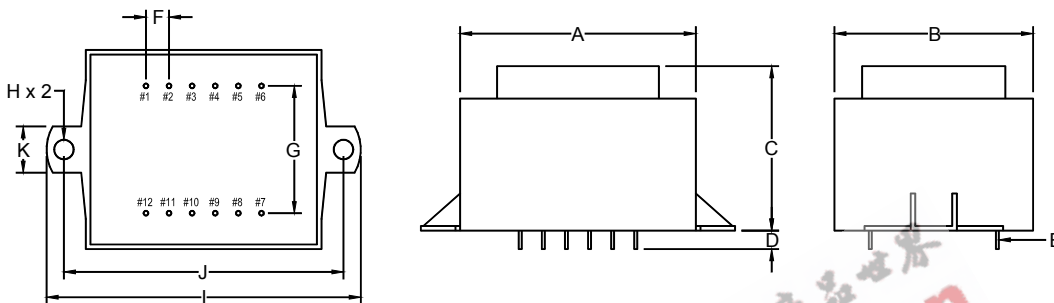

STANDARD
ENCAPSULATED
TRANSFORMER

Fig F

Fig G

Fig H

Empty pin shall be omitted if necessary.

Series	Dimension (mm)										
	A	B	C	D	E	F	G	H	I	J	K
8.0 (VA)	53.0	45.0	35.5	4.0	0.64x0.64	5.0	27.5	∅4.2	67.0	60.5	10.0
10 (VA)	53.0	45.0	35.5	4.0	0.64x0.64	5.0	27.5	∅4.2	59.0	52.5	10.0
Tolerance (mm)	Max.	Max.	Max.	±1.0	±0.1	±0.2	±0.5	±0.2	Max.	±0.5	±0.5

Fig L

Empty pin shall be omitted if necessary.

Single Output

Double Output

Series	Dimension (mm)											
	A	B	C	D	E	F	G	H	I	J	K	L
30 (VA)	72.5	61.0	50.0	4.0	∅0.8	5.0	35.0	∅4.2	88.0	77.5	10.8	47.5
36 (VA)	72.5	61.0	50.0	4.0	∅0.8	5.0	35.0	∅4.2	88.0	77.5	10.8	47.5
Tolerance (mm)	Max.	Max.	Max.	±1.0	±0.1	±0.2	±0.5	±0.2	Max.	±0.5	±0.5	±0.5