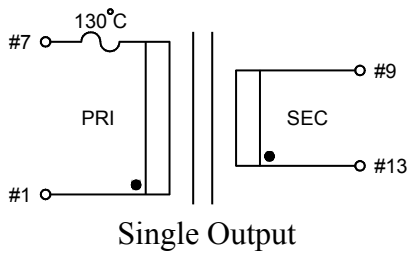

STANDARD
ENCAPSULATED
TRANSFORMER

Fig K

Empty pin shall be omitted if necessary.

Single Output

Double Output

Series	Dimension (mm)											
	A	B	C	D	E	F	G	H	I	J	K	L
20 (VA)	67.0	56.0	46.5	4.0	∅0.8	5.0	32.5	∅4.2	82.5	72.5	11.2	43.5
22 (VA)	67.0	56.0	46.5	4.0	∅0.8	5.0	32.5	∅4.2	82.5	72.5	11.2	43.5
25 (VA)	67.0	56.0	46.5	4.0	∅0.8	5.0	32.5	∅4.2	82.5	72.5	11.2	43.5
Tolerance (mm)	Max.	Max.	Max.	±1.0	±0.1	±0.2	±0.5	±0.2	Max.	±0.5	±0.5	±0.5