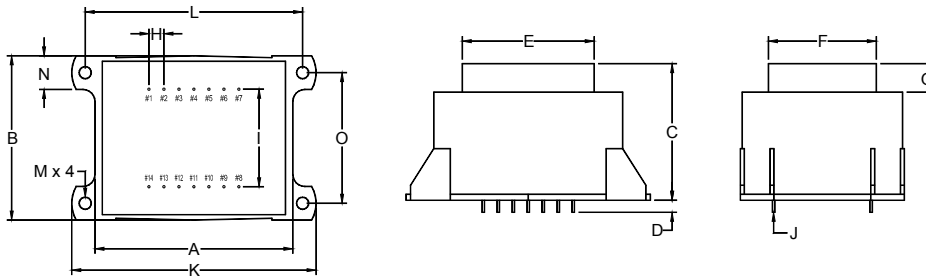

STANDARD
ENCAPSULATED
TRANSFORMER

Fig K

Empty pin shall be omitted if necessary.

Single Output

Double Output

Series	Dimension (mm)											
	A	B	C	D	E	F	G	H	I	J	K	L
20 (VA)	67.0	56.0	46.5	4.0	∅0.8	5.0	32.5	∅4.2	82.5	72.5	11.2	43.5
22 (VA)	67.0	56.0	46.5	4.0	∅0.8	5.0	32.5	∅4.2	82.5	72.5	11.2	43.5
25 (VA)	67.0	56.0	46.5	4.0	∅0.8	5.0	32.5	∅4.2	82.5	72.5	11.2	43.5
Tolerance (mm)	Max.	Max.	Max.	±1.0	±0.1	±0.2	±0.5	±0.2	Max.	±0.5	±0.5	±0.5

Fig L

Empty pin shall be omitted if necessary.

Single Output

Double Output

Series	Dimension (mm)											
	A	B	C	D	E	F	G	H	I	J	K	L
30 (VA)	72.5	61.0	50.0	4.0	∅0.8	5.0	35.0	∅4.2	88.0	77.5	10.8	47.5
36 (VA)	72.5	61.0	50.0	4.0	∅0.8	5.0	35.0	∅4.2	88.0	77.5	10.8	47.5
Tolerance (mm)	Max.	Max.	Max.	±1.0	±0.1	±0.2	±0.5	±0.2	Max.	±0.5	±0.5	±0.5