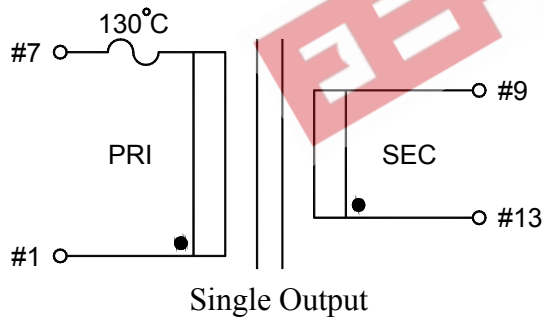

STANDARD
ENCAPSULATED
TRANSFORMER

Fig I

Fig J

Empty pin shall be omitted if necessary.

Series	Dimension (mm)											
	A	B	C	D	E	F	G	H	I	J	K	L
16 (VA)	58.5	49.5	40.0	4.0	0.64x0.64	5.0	30.0	∅4.2	76.5	65.0	10.0	37.5
Tolerance (mm)	Max.	Max.	Max.	±1.0	±0.1	±0.2	±0.5	±0.2	Max.	±0.5	±0.5	±0.5