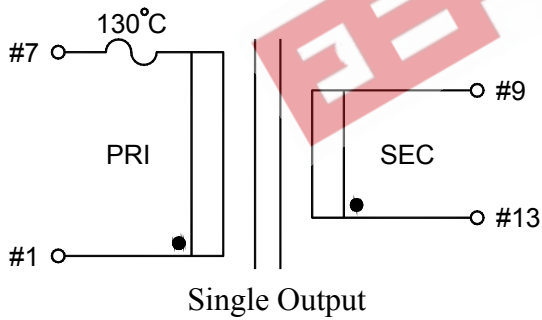

STANDARD
ENCAPSULATED
TRANSFORMER

Fig I

Fig J

Empty pin shall be omitted if necessary.

Series	Dimension (mm)											
	A	B	C	D	E	F	G	H	I	J	K	L
16 (VA)	58.5	49.5	40.0	4.0	0.64x0.64	5.0	30.0	∅4.2	76.5	65.0	10.0	37.5
Tolerance (mm)	Max.	Max.	Max.	±1.0	±0.1	±0.2	±0.5	±0.2	Max.	±0.5	±0.5	±0.5