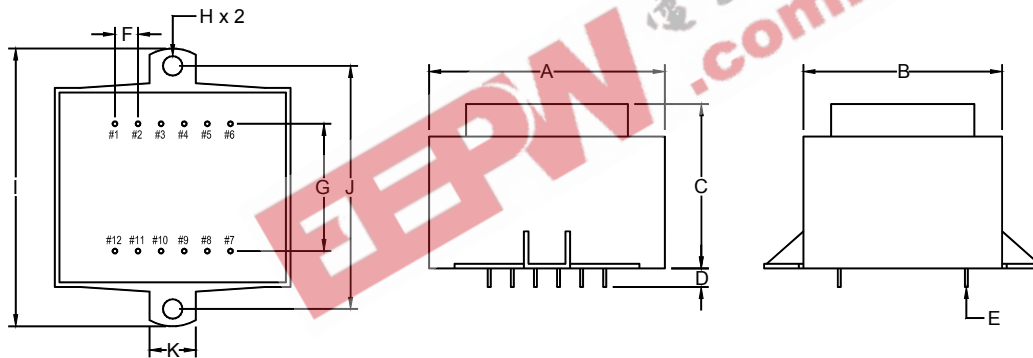

STANDARD
ENCAPSULATED
TRANSFORMER

Fig F

Fig G

Fig H

Empty pin shall be omitted if necessary.

Single Output

Double Output

Series	Dimension (mm)										
	A	B	C	D	E	F	G	H	I	J	K
8.0 (VA)	53.0	45.0	35.5	4.0	0.64x0.64	5.0	27.5	∅4.2	67.0	60.5	10.0
10 (VA)	53.0	45.0	35.5	4.0	0.64x0.64	5.0	27.5	∅4.2	59.0	52.5	10.0
Tolerance (mm)	Max.	Max.	Max.	±1.0	±0.1	±0.2	±0.5	±0.2	Max.	±0.5	±0.5