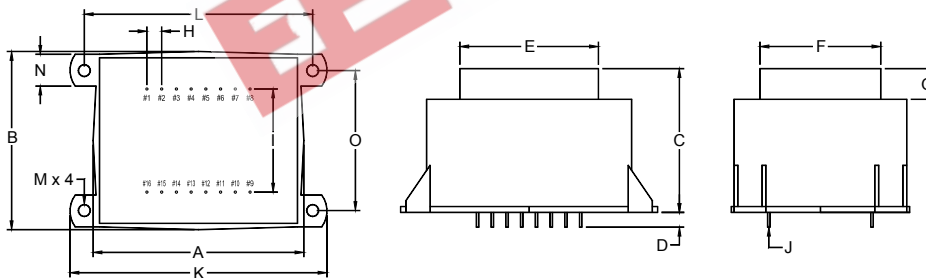

STANDARD
ENCAPSULATED
TRANSFORMER

Fig K

Empty pin shall be omitted if necessary.

Series	Dimension (mm)											
	A	B	C	D	E	F	G	H	I	J	K	L
20 (VA)	67.0	56.0	46.5	4.0	∅0.8	5.0	32.5	∅4.2	82.5	72.5	11.2	43.5
22 (VA)	67.0	56.0	46.5	4.0	∅0.8	5.0	32.5	∅4.2	82.5	72.5	11.2	43.5
25 (VA)	67.0	56.0	46.5	4.0	∅0.8	5.0	32.5	∅4.2	82.5	72.5	11.2	43.5
Tolerance (mm)	Max.	Max.	Max.	±1.0	±0.1	±0.2	±0.5	±0.2	Max.	±0.5	±0.5	±0.5

Fig L

Empty pin shall be omitted if necessary.

Series	Dimension (mm)											
	A	B	C	D	E	F	G	H	I	J	K	L
30 (VA)	72.5	61.0	50.0	4.0	∅0.8	5.0	35.0	∅4.2	88.0	77.5	10.8	47.5
36 (VA)	72.5	61.0	50.0	4.0	∅0.8	5.0	35.0	∅4.2	88.0	77.5	10.8	47.5
Tolerance (mm)	Max.	Max.	Max.	±1.0	±0.1	±0.2	±0.5	±0.2	Max.	±0.5	±0.5	±0.5