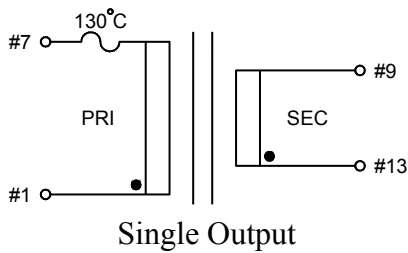

STANDARD
ENCAPSULATED
TRANSFORMER

Fig K

Empty pin shall be omitted if necessary.

Series	Dimension (mm)											
	A	B	C	D	E	F	G	H	I	J	K	L
20 (VA)	67.0	56.0	46.5	4.0	∅0.8	5.0	32.5	∅4.2	82.5	72.5	11.2	43.5
22 (VA)	67.0	56.0	46.5	4.0	∅0.8	5.0	32.5	∅4.2	82.5	72.5	11.2	43.5
25 (VA)	67.0	56.0	46.5	4.0	∅0.8	5.0	32.5	∅4.2	82.5	72.5	11.2	43.5
Tolerance (mm)	Max.	Max.	Max.	±1.0	±0.1	±0.2	±0.5	±0.2	Max.	±0.5	±0.5	±0.5