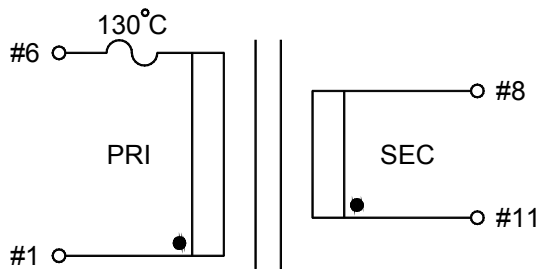

Series	Dimension (mm)											Fig
	A	B	C	D	E	F	G	H	I	J	K	
3.2 (VA)	41.5	35.5	28.5	4.0	0.64x0.64	5.0	25.0	--	--	--	--	B
4.0 (VA)	41.5	35.5	28.5	4.0	0.64x0.64	5.0	25.0	--	--	--	--	
5.0 (VA)	45.5	38.5	33.5	4.0	0.64x0.64	5.0	25.0	4.2	64.0	55.0	10.0	C, D, E
Tolerance (mm)	Max.	Max.	Max.	±1.0	±0.1	±0.2	±0.5	±0.2	Max	±0.5	±0.5	

STANDARD
ENCAPSULATED
TRANSFORMER

Fig F

Fig G

Fig H

Empty pin shall be omitted if necessary.

Single Output

Double Output

Series	Dimension (mm)										
	A	B	C	D	E	F	G	H	I	J	K
8.0 (VA)	53.0	45.0	35.5	4.0	0.64x0.64	5.0	27.5	∅4.2	67.0	60.5	10.0
10 (VA)	53.0	45.0	35.5	4.0	0.64x0.64	5.0	27.5	∅4.2	59.0	52.5	10.0
Tolerance (mm)	Max.	Max.	Max.	±1.0	±0.1	±0.2	±0.5	±0.2	Max.	±0.5	±0.5

STANDARD
ENCAPSULATED
TRANSFORMER

Fig I

Fig J

Empty pin shall be omitted if necessary.

Series	Dimension (mm)											
	A	B	C	D	E	F	G	H	I	J	K	L
16 (VA)	58.5	49.5	40.0	4.0	0.64x0.64	5.0	30.0	∅4.2	76.5	65.0	10.0	37.5
Tolerance (mm)	Max.	Max.	Max.	±1.0	±0.1	±0.2	±0.5	±0.2	Max.	±0.5	±0.5	±0.5