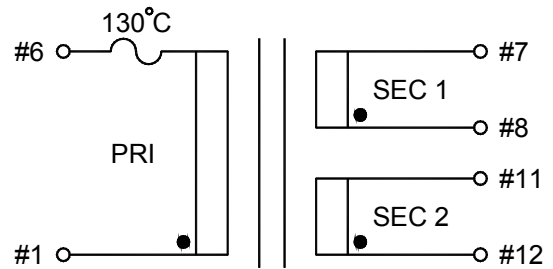

Series	Dimension (mm)											Fig
	A	B	C	D	E	F	G	H	I	J	K	
3.2 (VA)	41.5	35.5	28.5	4.0	0.64x0.64	5.0	25.0	--	--	--	--	B
4.0 (VA)	41.5	35.5	28.5	4.0	0.64x0.64	5.0	25.0	--	--	--	--	
5.0 (VA)	45.5	38.5	33.5	4.0	0.64x0.64	5.0	25.0	4.2	64.0	55.0	10.0	C, D, E
Tolerance (mm)	Max.	Max.	Max.	±1.0	±0.1	±0.2	±0.5	±0.2	Max	±0.5	±0.5	

STANDARD
ENCAPSULATED
TRANSFORMER

Fig F

Fig G

Fig H

Empty pin shall be omitted if necessary.

Single Output

Double Output

Series	Dimension (mm)										
	A	B	C	D	E	F	G	H	I	J	K
8.0 (VA)	53.0	45.0	35.5	4.0	0.64x0.64	5.0	27.5	∅4.2	67.0	60.5	10.0
10 (VA)	53.0	45.0	35.5	4.0	0.64x0.64	5.0	27.5	∅4.2	59.0	52.5	10.0
Tolerance (mm)	Max.	Max.	Max.	±1.0	±0.1	±0.2	±0.5	±0.2	Max.	±0.5	±0.5

STANDARD
ENCAPSULATED
TRANSFORMER

Fig I

Fig J

Empty pin shall be omitted if necessary.

Series	Dimension (mm)											
	A	B	C	D	E	F	G	H	I	J	K	L
16 (VA)	58.5	49.5	40.0	4.0	0.64x0.64	5.0	30.0	∅4.2	76.5	65.0	10.0	37.5
Tolerance (mm)	Max.	Max.	Max.	±1.0	±0.1	±0.2	±0.5	±0.2	Max.	±0.5	±0.5	±0.5