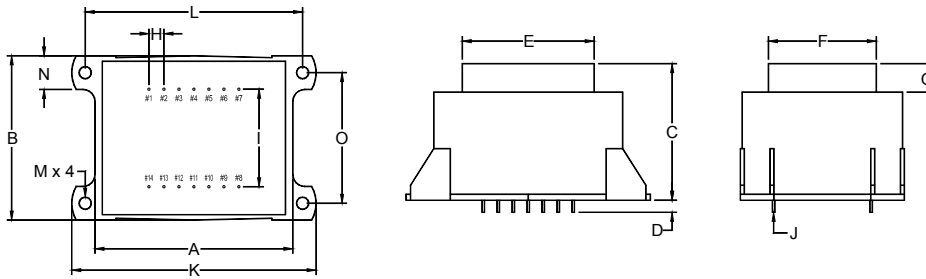

STANDARD
ENCAPSULATED
TRANSFORMER

Fig K

Empty pin shall be omitted if necessary.

Series	Dimension (mm)											
	A	B	C	D	E	F	G	H	I	J	K	L
20 (VA)	67.0	56.0	46.5	4.0	∅0.8	5.0	32.5	∅4.2	82.5	72.5	11.2	43.5
22 (VA)	67.0	56.0	46.5	4.0	∅0.8	5.0	32.5	∅4.2	82.5	72.5	11.2	43.5
25 (VA)	67.0	56.0	46.5	4.0	∅0.8	5.0	32.5	∅4.2	82.5	72.5	11.2	43.5
Tolerance (mm)	Max.	Max.	Max.	±1.0	±0.1	±0.2	±0.5	±0.2	Max.	±0.5	±0.5	±0.5

Fig L

Empty pin shall be omitted if necessary.

Series	Dimension (mm)											
	A	B	C	D	E	F	G	H	I	J	K	L
30 (VA)	72.5	61.0	50.0	4.0	∅0.8	5.0	35.0	∅4.2	88.0	77.5	10.8	47.5
36 (VA)	72.5	61.0	50.0	4.0	∅0.8	5.0	35.0	∅4.2	88.0	77.5	10.8	47.5
Tolerance (mm)	Max.	Max.	Max.	±1.0	±0.1	±0.2	±0.5	±0.2	Max.	±0.5	±0.5	±0.5