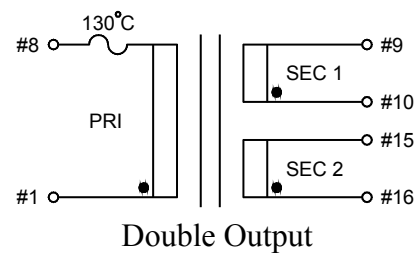

STANDARD
ENCAPSULATED
TRANSFORMER

Fig K

Empty pin shall be omitted if necessary.

Series	Dimension (mm)											
	A	B	C	D	E	F	G	H	I	J	K	L
20 (VA)	67.0	56.0	46.5	4.0	∅0.8	5.0	32.5	∅4.2	82.5	72.5	11.2	43.5
22 (VA)	67.0	56.0	46.5	4.0	∅0.8	5.0	32.5	∅4.2	82.5	72.5	11.2	43.5
25 (VA)	67.0	56.0	46.5	4.0	∅0.8	5.0	32.5	∅4.2	82.5	72.5	11.2	43.5
Tolerance (mm)	Max.	Max.	Max.	±1.0	±0.1	±0.2	±0.5	±0.2	Max.	±0.5	±0.5	±0.5

Fig L

Empty pin shall be omitted if necessary.

Series	Dimension (mm)											
	A	B	C	D	E	F	G	H	I	J	K	L
30 (VA)	72.5	61.0	50.0	4.0	∅0.8	5.0	35.0	∅4.2	88.0	77.5	10.8	47.5
36 (VA)	72.5	61.0	50.0	4.0	∅0.8	5.0	35.0	∅4.2	88.0	77.5	10.8	47.5
Tolerance (mm)	Max.	Max.	Max.	±1.0	±0.1	±0.2	±0.5	±0.2	Max.	±0.5	±0.5	±0.5