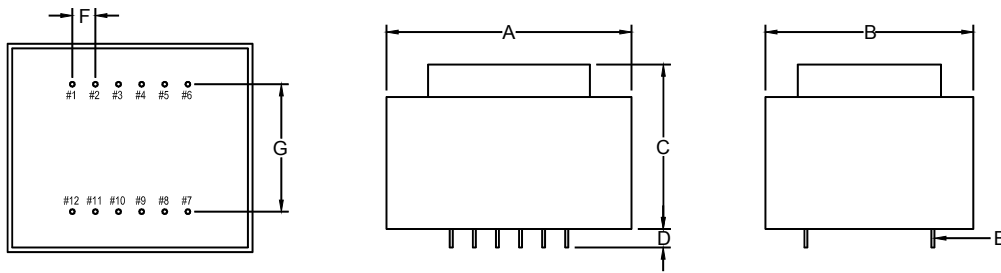

STANDARD
ENCAPSULATED
TRANSFORMER

Fig F

Fig G

Fig H

Empty pin shall be omitted if necessary.

Single Output

Double Output

Series	Dimension (mm)										
	A	B	C	D	E	F	G	H	I	J	K
8.0 (VA)	53.0	45.0	35.5	4.0	0.64x0.64	5.0	27.5	∅4.2	67.0	60.5	10.0
10 (VA)	53.0	45.0	35.5	4.0	0.64x0.64	5.0	27.5	∅4.2	59.0	52.5	10.0
Tolerance (mm)	Max.	Max.	Max.	±1.0	±0.1	±0.2	±0.5	±0.2	Max.	±0.5	±0.5