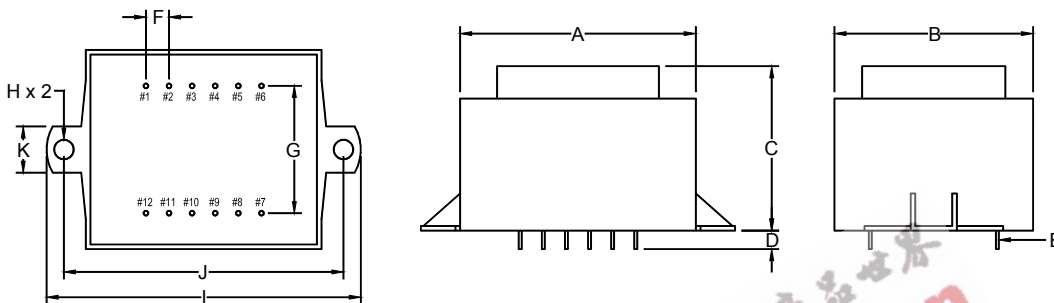

STANDARD
ENCAPSULATED
TRANSFORMER

Fig F

Fig G

Fig H

Empty pin shall be omitted if necessary.

Single Output

Double Output

Series	Dimension (mm)										
	A	B	C	D	E	F	G	H	I	J	K
8.0 (VA)	53.0	45.0	35.5	4.0	0.64x0.64	5.0	27.5	∅4.2	67.0	60.5	10.0
10 (VA)	53.0	45.0	35.5	4.0	0.64x0.64	5.0	27.5	∅4.2	59.0	52.5	10.0
Tolerance (mm)	Max.	Max.	Max.	±1.0	±0.1	±0.2	±0.5	±0.2	Max.	±0.5	±0.5