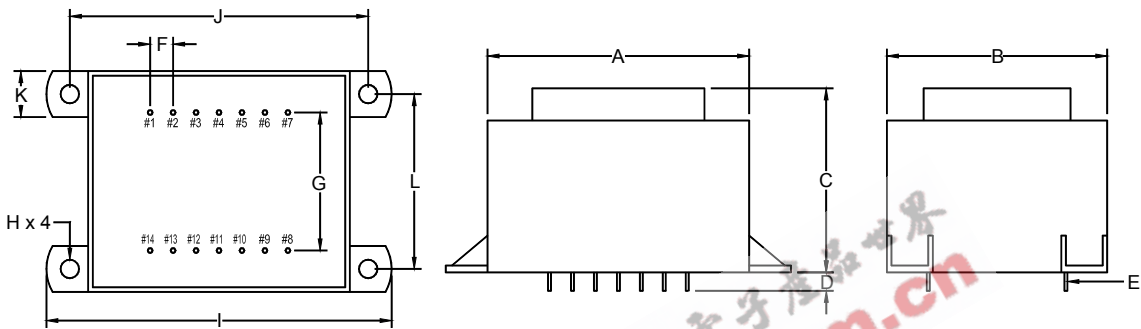

STANDARD
ENCAPSULATED
TRANSFORMER

Fig I

Fig J

Empty pin shall be omitted if necessary.

Series	Dimension (mm)											
	A	B	C	D	E	F	G	H	I	J	K	L
16 (VA)	58.5	49.5	40.0	4.0	0.64x0.64	5.0	30.0	∅4.2	76.5	65.0	10.0	37.5
Tolerance (mm)	Max.	Max.	Max.	±1.0	±0.1	±0.2	±0.5	±0.2	Max.	±0.5	±0.5	±0.5