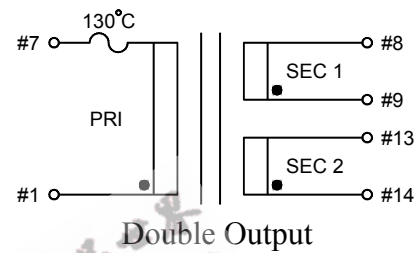

STANDARD
ENCAPSULATED
TRANSFORMER

Fig K

Empty pin shall be omitted if necessary.

Series	Dimension (mm)											
	A	B	C	D	E	F	G	H	I	J	K	L
20 (VA)	67.0	56.0	46.5	4.0	∅0.8	5.0	32.5	∅4.2	82.5	72.5	11.2	43.5
22 (VA)	67.0	56.0	46.5	4.0	∅0.8	5.0	32.5	∅4.2	82.5	72.5	11.2	43.5
25 (VA)	67.0	56.0	46.5	4.0	∅0.8	5.0	32.5	∅4.2	82.5	72.5	11.2	43.5
Tolerance (mm)	Max.	Max.	Max.	±1.0	±0.1	±0.2	±0.5	±0.2	Max.	±0.5	±0.5	±0.5

Fig L

Empty pin shall be omitted if necessary.

Series	Dimension (mm)											
	A	B	C	D	E	F	G	H	I	J	K	L
30 (VA)	72.5	61.0	50.0	4.0	∅0.8	5.0	35.0	∅4.2	88.0	77.5	10.8	47.5
36 (VA)	72.5	61.0	50.0	4.0	∅0.8	5.0	35.0	∅4.2	88.0	77.5	10.8	47.5
Tolerance (mm)	Max.	Max.	Max.	±1.0	±0.1	±0.2	±0.5	±0.2	Max.	±0.5	±0.5	±0.5