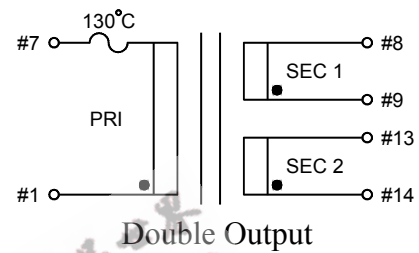

STANDARD  
ENCAPSULATED  
TRANSFORMER

Fig K

Empty pin shall be omitted if necessary.

Single Output

Double Output

Series	Dimension (mm)											
	A	B	C	D	E	F	G	H	I	J	K	L
20 (VA)	67.0	56.0	46.5	4.0	∅0.8	5.0	32.5	∅4.2	82.5	72.5	11.2	43.5
22 (VA)	67.0	56.0	46.5	4.0	∅0.8	5.0	32.5	∅4.2	82.5	72.5	11.2	43.5
25 (VA)	67.0	56.0	46.5	4.0	∅0.8	5.0	32.5	∅4.2	82.5	72.5	11.2	43.5
Tolerance (mm)	Max.	Max.	Max.	±1.0	±0.1	±0.2	±0.5	±0.2	Max.	±0.5	±0.5	±0.5

Fig L

Empty pin shall be omitted if necessary.

Single Output

Double Output

Series	Dimension (mm)											
	A	B	C	D	E	F	G	H	I	J	K	L
30 (VA)	72.5	61.0	50.0	4.0	∅0.8	5.0	35.0	∅4.2	88.0	77.5	10.8	47.5
36 (VA)	72.5	61.0	50.0	4.0	∅0.8	5.0	35.0	∅4.2	88.0	77.5	10.8	47.5
Tolerance (mm)	Max.	Max.	Max.	±1.0	±0.1	±0.2	±0.5	±0.2	Max.	±0.5	±0.5	±0.5