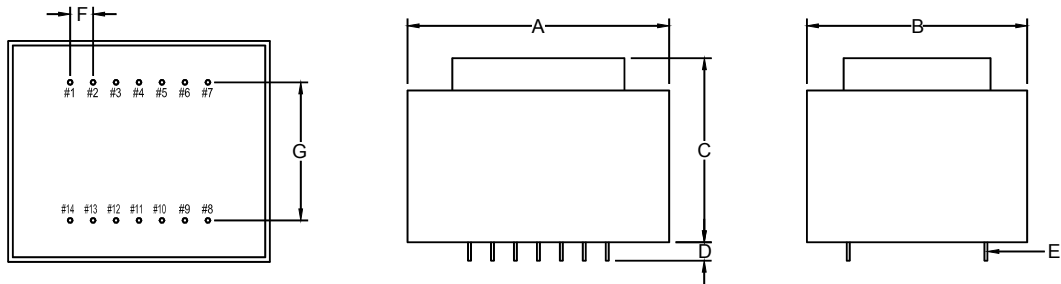

STANDARD  
ENCAPSULATED  
TRANSFORMER

Fig I

Fig J

Empty pin shall be omitted if necessary.

Series	Dimension (mm)											
	A	B	C	D	E	F	G	H	I	J	K	L
16 (VA)	58.5	49.5	40.0	4.0	0.64x0.64	5.0	30.0	∅4.2	76.5	65.0	10.0	37.5
Tolerance (mm)	Max.	Max.	Max.	±1.0	±0.1	±0.2	±0.5	±0.2	Max.	±0.5	±0.5	±0.5