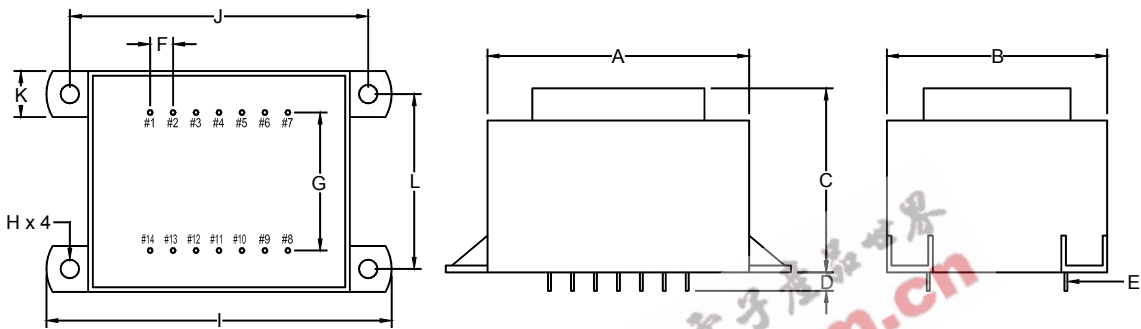

STANDARD  
ENCAPSULATED  
TRANSFORMER

Fig I

Fig J

Empty pin shall be omitted if necessary.

Series	Dimension (mm)											
	A	B	C	D	E	F	G	H	I	J	K	L
16 (VA)	58.5	49.5	40.0	4.0	0.64x0.64	5.0	30.0	∅4.2	76.5	65.0	10.0	37.5
Tolerance (mm)	Max.	Max.	Max.	±1.0	±0.1	±0.2	±0.5	±0.2	Max.	±0.5	±0.5	±0.5