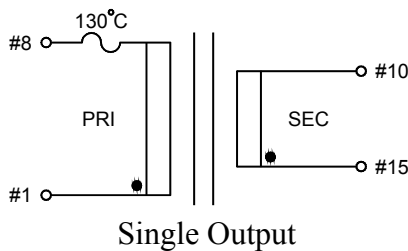

Empty pin shall be omitted if necessary.

Single Output