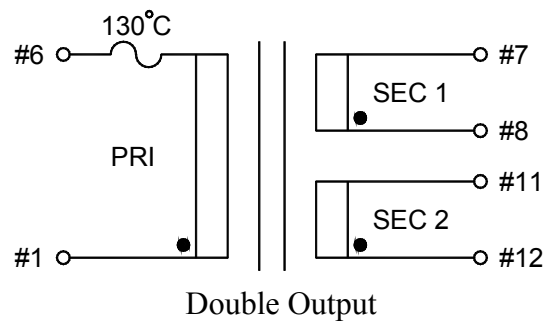

STANDARD  
ENCAPSULATED  
TRANSFORMER

Fig F

Fig G

Fig H

Empty pin shall be omitted if necessary.

Series	Dimension (mm)										
	A	B	C	D	E	F	G	H	I	J	K
8.0 (VA)	53.0	45.0	35.5	4.0	0.64x0.64	5.0	27.5	∅4.2	67.0	60.5	10.0
10 (VA)	53.0	45.0	35.5	4.0	0.64x0.64	5.0	27.5	∅4.2	59.0	52.5	10.0
Tolerance (mm)	Max.	Max.	Max.	±1.0	±0.1	±0.2	±0.5	±0.2	Max.	±0.5	±0.5