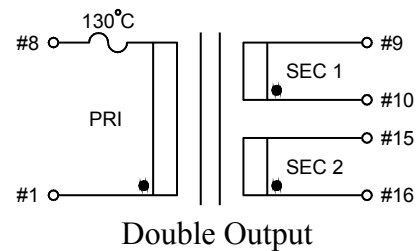

STANDARD  
ENCAPSULATED  
TRANSFORMER

Fig K

Empty pin shall be omitted if necessary.

Single Output

Double Output

Series	Dimension (mm)											
	A	B	C	D	E	F	G	H	I	J	K	L
20 (VA)	67.0	56.0	46.5	4.0	∅0.8	5.0	32.5	∅4.2	82.5	72.5	11.2	43.5
22 (VA)	67.0	56.0	46.5	4.0	∅0.8	5.0	32.5	∅4.2	82.5	72.5	11.2	43.5
25 (VA)	67.0	56.0	46.5	4.0	∅0.8	5.0	32.5	∅4.2	82.5	72.5	11.2	43.5
Tolerance (mm)	Max.	Max.	Max.	±1.0	±0.1	±0.2	±0.5	±0.2	Max.	±0.5	±0.5	±0.5

Fig L

Empty pin shall be omitted if necessary.

Single Output

Double Output

Series	Dimension (mm)											
	A	B	C	D	E	F	G	H	I	J	K	L
30 (VA)	72.5	61.0	50.0	4.0	∅0.8	5.0	35.0	∅4.2	88.0	77.5	10.8	47.5
36 (VA)	72.5	61.0	50.0	4.0	∅0.8	5.0	35.0	∅4.2	88.0	77.5	10.8	47.5
Tolerance (mm)	Max.	Max.	Max.	±1.0	±0.1	±0.2	±0.5	±0.2	Max.	±0.5	±0.5	±0.5