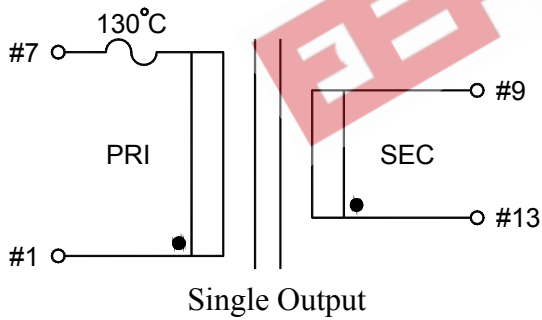

STANDARD  
ENCAPSULATED  
TRANSFORMER

Fig I

Fig J

Empty pin shall be omitted if necessary.

Series	Dimension (mm)											
	A	B	C	D	E	F	G	H	I	J	K	L
16 (VA)	58.5	49.5	40.0	4.0	0.64x0.64	5.0	30.0	∅4.2	76.5	65.0	10.0	37.5
Tolerance (mm)	Max.	Max.	Max.	±1.0	±0.1	±0.2	±0.5	±0.2	Max.	±0.5	±0.5	±0.5