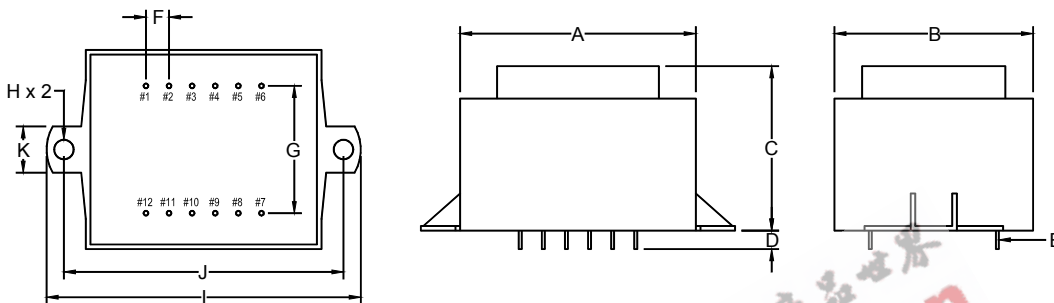

STANDARD  
ENCAPSULATED  
TRANSFORMER

Fig F

Fig G

Fig H

Empty pin shall be omitted if necessary.

Series	Dimension (mm)										
	A	B	C	D	E	F	G	H	I	J	K
8.0 (VA)	53.0	45.0	35.5	4.0	0.64x0.64	5.0	27.5	∅4.2	67.0	60.5	10.0
10 (VA)	53.0	45.0	35.5	4.0	0.64x0.64	5.0	27.5	∅4.2	59.0	52.5	10.0
Tolerance (mm)	Max.	Max.	Max.	±1.0	±0.1	±0.2	±0.5	±0.2	Max.	±0.5	±0.5