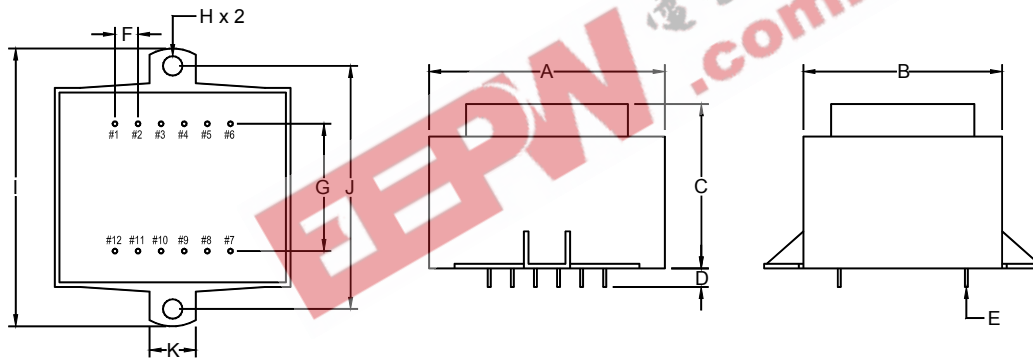

STANDARD  
ENCAPSULATED  
TRANSFORMER

Fig F

Fig G

Fig H

Empty pin shall be omitted if necessary.

Series	Dimension (mm)										
	A	B	C	D	E	F	G	H	I	J	K
8.0 (VA)	53.0	45.0	35.5	4.0	0.64x0.64	5.0	27.5	∅4.2	67.0	60.5	10.0
10 (VA)	53.0	45.0	35.5	4.0	0.64x0.64	5.0	27.5	∅4.2	59.0	52.5	10.0
Tolerance (mm)	Max.	Max.	Max.	±1.0	±0.1	±0.2	±0.5	±0.2	Max.	±0.5	±0.5