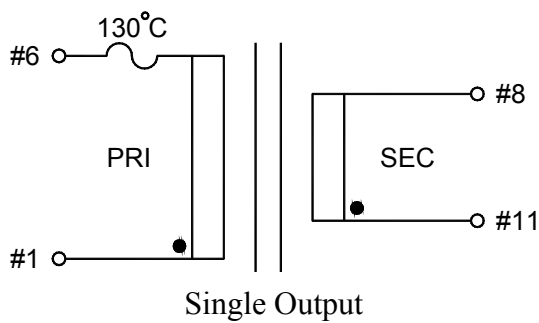

STANDARD  
ENCAPSULATED  
TRANSFORMER

Fig F

Fig G

Fig H

Empty pin shall be omitted if necessary.

Series	Dimension (mm)										
	A	B	C	D	E	F	G	H	I	J	K
8.0 (VA)	53.0	45.0	35.5	4.0	0.64x0.64	5.0	27.5	∅4.2	67.0	60.5	10.0
10 (VA)	53.0	45.0	35.5	4.0	0.64x0.64	5.0	27.5	∅4.2	59.0	52.5	10.0
Tolerance (mm)	Max.	Max.	Max.	±1.0	±0.1	±0.2	±0.5	±0.2	Max.	±0.5	±0.5