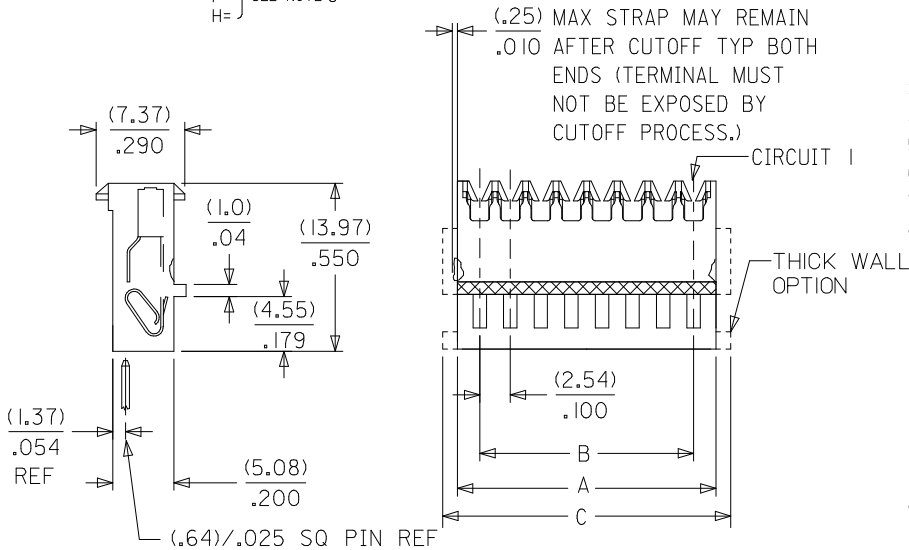

1. MATERIAL: UNFILLED NYLON, UL94V-2, MOLDED MATERIAL (CLEAR)
2. FINISH:
   - (102) OVERALL TIN: (0.00508)/(0.00200 MIN OVER (0.00254)/(0.00100 MIN COPPER.
   - (208) SELECT GOLD: (0.00038)/(0.00015 MIN, * SELECT TIN: (0.00254)/(0.00100 MIN, OVERALL NICKEL UNDERPLATE: (0.00127)/(0.00050 MIN.
   - (228) SELECT GOLD: (0.00076)/(0.00030 MIN, * SELECT TIN: (0.00254)/(0.00100 MIN, OVERALL NICKEL UNDERPLATE: (0.00127)/(0.00050 MIN.
   - (501) OVERALL GOLD: (0.00051)/(0.00020 MIN OVER (0.00076)/(0.00030 MIN NICKEL
   - (502) OVERALL GOLD: (0.00051)/(0.00020 MIN OVER (0.00127)/(0.00050 MIN NICKEL.
   - (503) OVERALL GOLD: (0.00076)/(0.00030 MIN OVER (0.00127)/(0.00050 MIN NICKEL.
   - (P909) OVERALL TIN: (0.00254)/(0.00100 MIN. *THE PRIMARY SHIPPING CARTON WILL BE LABELED COMPLIANT TO RoHS DIRECTIVE 2002/95/EC AND ELV ANNEX II OF DIRECTIVE 2000/53/EC*. CARTONS WITHOUT THIS LABEL MAY CONTAIN PRODUCT WITH TIN/LEAD PLATINGS.
3. PRODUCT SPECIFICATION: PS-7720-001
4. PACKAGING: BULK PK-7720-001 SEE CHART
5. THESE HOUSINGS ARE FOR USE WITH SINGLE 22 AWG WIRE TERMINATION ONLY
6. COLOR STRIPE TO RUN LENGTH OF RIB AS SHOWN (SEE CHART FOR COLOR)
7. SEE APPLICATION SPEC SMES-7720-0002 FOR ADDITIONAL INFORMATION.
8. WIRE SPECIFICATIONS: SEE SMES-7720-0002 (INSUL. DIA (1.52)/(0.060 MAX)
   - SLOT SIZE A FOR USE WITH: 26 AWG SOLID, STRANDED TINNED
   - SLOT SIZE H FOR USE WITH: 28 AWG SOLID, STRANDED TINNED, AND STRANDED TOPCOAT
   - SLOT SIZE F FOR USE WITH: 24 AWG SOLID, STRANDED TINNED, AND STRANDED TOPCOAT
   - SLOT SIZE E FOR USE WITH: 26 AWG STRANDED TOPCOAT
   - SLOT SIZE G FOR USE WITH: 22 AWG STRANDED TINNED
9. THIS PART CONFORMS TO CLASS B REQUIREMENTS OF COSMETIC SPECIFICATION PS-45499-002.

NO OF CKTS	DIM A	DIM B	DIM C
2	(5.44) .214	(2.54) .100	(7.59) .299
3	(7.98) .314	(5.08) .200	(10.13) .399
4	(10.52) .414	(7.62) .300	(12.67) .499
5	(13.06) .514	(10.16) .400	(15.21) .599
6	(15.60) .614	(12.70) .500	(17.75) .699
7	(18.14) .714	(15.24) .600	(20.29) .799
8	(20.68) .814	(17.78) .700	(22.83) .899
9	(23.22) .914	(20.30) .800	(25.37) .999
10	(25.76) 1.014	(22.86) .900	(27.91) 1.099
11	(28.30) 1.114	(25.40) 1.000	(30.45) 1.199
12	(30.84) 1.214	(27.94) 1.100	(32.99) 1.299
13	(33.38) 1.314	(30.48) 1.200	(35.53) 1.399
14	(35.92) 1.414	(33.02) 1.300	(38.07) 1.499
15	(38.46) 1.514	(35.56) 1.400	(40.61) 1.599
16	(41.00) 1.614	(38.10) 1.500	(43.15) 1.699
17	(43.54) 1.714	(40.64) 1.600	(45.69) 1.799
18	(46.08) 1.814	(43.18) 1.700	(48.23) 1.899
19	(48.62) 1.914	(45.72) 1.800	(50.77) 1.999
20	(51.16) 2.014	(48.26) 1.900	(53.31) 2.099
21	(53.70) 2.114	(50.80) 2.000	(55.85) 2.199
22	(56.24) 2.214	(53.34) 2.100	(58.39) 2.299
23	(58.78) 2.314	(55.88) 2.200	(60.93) 2.399
24	(61.32) 2.414	(58.42) 2.300	(63.47) 2.499
25	(63.86) 2.514	(60.96) 2.400	(66.01) 2.599
26	(66.40) 2.614	(63.50) 2.500	(68.55) 2.699
27	(68.94) 2.714	(66.04) 2.600	(71.09) 2.799
28	(71.48) 2.814	(68.58) 2.700	(73.63) 2.899

CORRECT HSG. NO.'S	QUALITY SYMBOLS
EC NO: UCP2009-2291	▽=0
DRWN:MKIPPER 2009/04/16	▽C=0
CHKD:SSOUSEK 2009/04/17	
APPR:FSM:TH 2009/04/17	
DESCRIPTION	
REV	
BA	

GENERAL TOLERANCES (UNLESS SPECIFIED)	
	ANGULAR ±1/2°
DRAFT WHERE APPLICABLE MUST REMAIN WITHIN DIMENSIONS	

DIMENSION STYLE	
MM/IN	
DRAWN BY	DATE
SAMIEC	2004/04/13
CHECKED BY	DATE
SAMIEC	2004/04/13
APPROVED BY	DATE
MARGULIS	2004/04/13
MATERIAL NO.	DOCUMENT NO.
SEE CHART	SD-7720-001

SCALE	DESIGN UNITS	THIRD ANGLE PROJECTION
---	INCH	
TITLE		
KK 100 IDT CONNECTOR ASSEMBLY		
MOLEX MOLEX INCORPORATED		
SHEET NO.		1 OF *