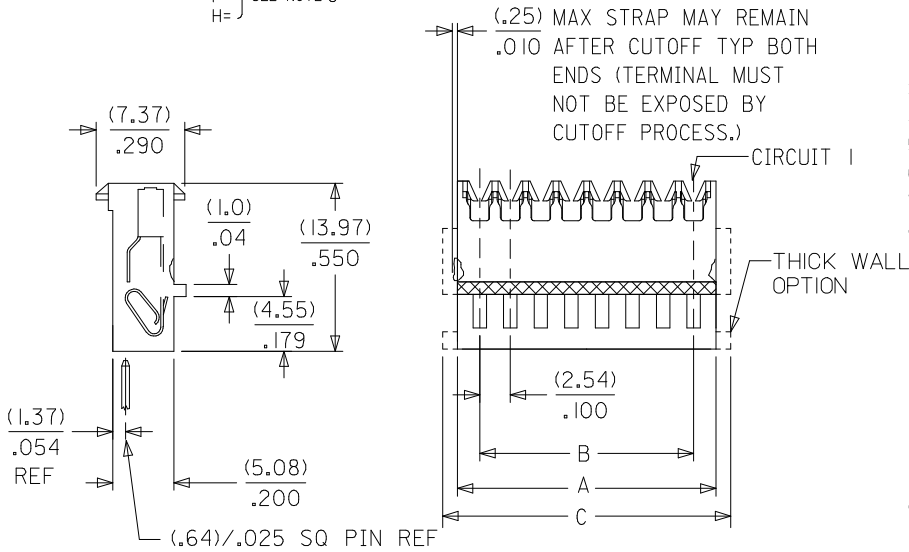

3-*	BA
2	AZ7
1	BA

NO OF CKTS	DIM A	DIM B	DIM C
2	(5.44) .214	(2.54) .100	(7.59) .299
3	(7.98) .314	(5.08) .200	(10.13) .399
4	(10.52) .414	(7.62) .300	(12.67) .499
5	(13.06) .514	(10.16) .400	(15.21) .599
6	(15.60) .614	(12.70) .500	(17.75) .699
7	(18.14) .714	(15.24) .600	(20.29) .799
8	(20.68) .814	(17.78) .700	(22.83) .899
9	(23.22) .914	(20.30) .800	(25.37) .999
10	(25.76) 1.014	(22.86) .900	(27.91) 1.099
11	(28.30) 1.114	(25.40) 1.000	(30.45) 1.199
12	(30.84) 1.214	(27.94) 1.100	(32.99) 1.299
13	(33.38) 1.314	(30.48) 1.200	(35.53) 1.399
14	(35.92) 1.414	(33.02) 1.300	(38.07) 1.499
15	(38.46) 1.514	(35.56) 1.400	(40.61) 1.599
16	(41.00) 1.614	(38.10) 1.500	(43.15) 1.699
17	(43.54) 1.714	(40.64) 1.600	(45.69) 1.799
18	(46.08) 1.814	(43.18) 1.700	(48.23) 1.899
19	(48.62) 1.914	(45.72) 1.800	(50.77) 1.999
20	(51.16) 2.014	(48.26) 1.900	(53.31) 2.099
21	(53.70) 2.114	(50.80) 2.000	(55.85) 2.199
22	(56.24) 2.214	(53.34) 2.100	(58.39) 2.299
23	(58.78) 2.314	(55.88) 2.200	(60.93) 2.399
24	(61.32) 2.414	(58.42) 2.300	(63.47) 2.499
25	(63.86) 2.514	(60.96) 2.400	(66.01) 2.599
26	(66.40) 2.614	(63.50) 2.500	(68.55) 2.699
27	(68.94) 2.714	(66.04) 2.600	(71.09) 2.799
28	(71.48) 2.814	(68.58) 2.700	(73.63) 2.899

CORRECT HSG. NO.'S EC NO: UCP2009-2291 DRWN:MKIPPER 2009/04/16 CHKD:SSOUSEK 2009/04/17 APPR:FSM:TH 2009/04/17	QUALITY SYMBOLS ▽=0 ◁=0	DESCRIPTION REV	BA

GENERAL TOLERANCES (UNLESS SPECIFIED)	
	ANGULAR ±1/2°
DRAFT WHERE APPLICABLE MUST REMAIN WITHIN DIMENSIONS	

DIMENSION STYLE MM/IN	
DRAWN BY SAMIEC	DATE 2004/04/13
CHECKED BY SAMIEC	DATE 2004/04/13
APPROVED BY MARGULIS	DATE 2004/04/13
MATERIAL NO. SEE CHART	

SCALE ---	DESIGN UNITS INCH	THIRD ANGLE PROJECTION
TITLE KK 100 IDT CONNECTOR ASSEMBLY		
MOLEX INCORPORATED		
DOCUMENT NO. SD-7720-001		SHEET NO. 1 OF *