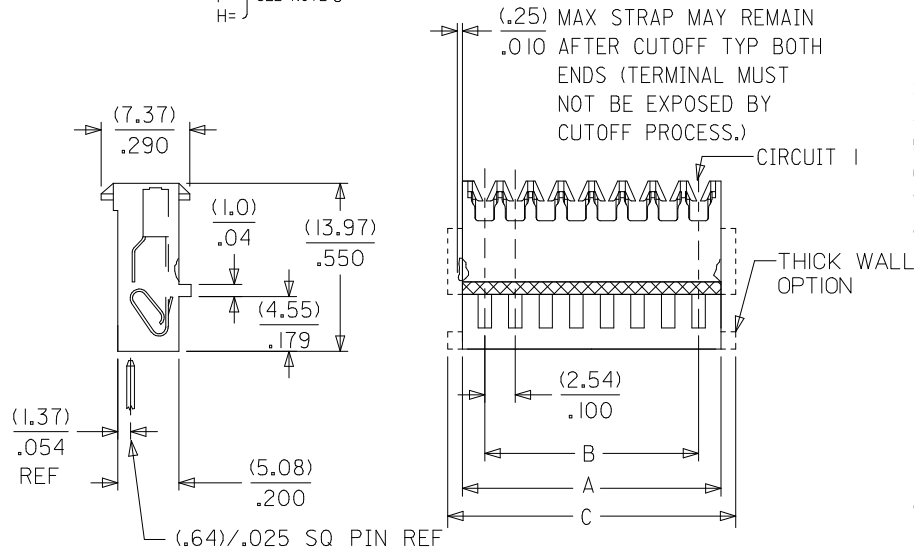

1. MATERIAL: UNFILLED NYLON, UL94V-2, MOLDED MATERIAL (CLEAR)
2. FINISH:
   - (102) OVERALL TIN: (0.00508)/(0.00200 MIN OVER (0.00254)/(0.00100 MIN COPPER.
   - (208) SELECT GOLD: (0.00038)/(0.00015 MIN, * SELECT TIN: (0.00254)/(0.00100 MIN, OVERALL NICKEL UNDERPLATE: (0.00127)/(0.00050 MIN.
   - (228) SELECT GOLD: (0.00076)/(0.00030 MIN, * SELECT TIN: (0.00254)/(0.00100 MIN, OVERALL NICKEL UNDERPLATE: (0.00127)/(0.00050 MIN.
   - (501) OVERALL GOLD: (0.00051)/(0.00020 MIN OVER (0.00076)/(0.00030 MIN NICKEL
   - (502) OVERALL GOLD: (0.00051)/(0.00020 MIN OVER (0.00127)/(0.00050 MIN NICKEL.
   - (503) OVERALL GOLD: (0.00076)/(0.00030 MIN OVER (0.00127)/(0.00050 MIN NICKEL.
   - (P909) OVERALL TIN: (0.00254)/(0.00100 MIN. *THE PRIMARY SHIPPING CARTON WILL BE LABELED COMPLIANT TO RoHS DIRECTIVE 2002/95/EC AND ELV ANNEX II OF DIRECTIVE 2000/53/EC*. CARTONS WITHOUT THIS LABEL MAY CONTAIN PRODUCT WITH TIN/LEAD PLATINGS.
3. PRODUCT SPECIFICATION: PS-7720-001
4. PACKAGING: BULK PK-7720-001 SEE CHART
5. THESE HOUSINGS ARE FOR USE WITH SINGLE 22 AWG WIRE TERMINATION ONLY
6. COLOR STRIPE TO RUN LENGTH OF RIB AS SHOWN (SEE CHART FOR COLOR)
7. SEE APPLICATION SPEC SMES-7720-0002 FOR ADDITIONAL INFORMATION.
8. WIRE SPECIFICATIONS: SEE SMES-7720-0002 (INSUL. DIA (1.52)/(0.060 MAX)
   - SLOT SIZE A FOR USE WITH: 26 AWG SOLID, STRANDED TINNED
   - SLOT SIZE H FOR USE WITH: 28 AWG SOLID, STRANDED TINNED, AND STRANDED TOPCOAT
   - SLOT SIZE F FOR USE WITH: 24 AWG SOLID, STRANDED TINNED, AND STRANDED TOPCOAT
   - SLOT SIZE E FOR USE WITH: 22 AWG STRANDED TINNED
9. THIS PART CONFORMS TO CLASS B REQUIREMENTS OF COSMETIC SPECIFICATION PS-45499-002.

NO OF CKTS	DIM A	DIM B	DIM C
2	(5.44) .214	(2.54) .100	(7.59) .299
3	(7.98) .314	(5.08) .200	(10.13) .399
4	(10.52) .414	(7.62) .300	(12.67) .499
5	(13.06) .514	(10.16) .400	(15.21) .599
6	(15.60) .614	(12.70) .500	(17.75) .699
7	(18.14) .714	(15.24) .600	(20.29) .799
8	(20.68) .814	(17.78) .700	(22.23) .899
9	(23.22) .914	(20.30) .800	(25.37) .999
10	(25.76) 1.014	(22.86) .900	(27.91) 1.099
11	(28.30) 1.114	(25.40) 1.000	(30.45) 1.199
12	(30.84) 1.214	(27.94) 1.100	(32.99) 1.299
13	(33.38) 1.314	(30.48) 1.200	(35.53) 1.399
14	(35.92) 1.414	(33.02) 1.300	(38.07) 1.499
15	(38.46) 1.514	(35.56) 1.400	(40.61) 1.599
16	(41.00) 1.614	(38.10) 1.500	(43.15) 1.699
17	(43.54) 1.714	(40.64) 1.600	(45.69) 1.799
18	(46.08) 1.814	(43.18) 1.700	(48.23) 1.899
19	(48.62) 1.914	(45.72) 1.800	(50.77) 1.999
20	(51.16) 2.014	(48.26) 1.900	(53.31) 2.099
21	(53.70) 2.114	(50.80) 2.000	(55.85) 2.199
22	(56.24) 2.214	(53.34) 2.100	(58.39) 2.299
23	(58.78) 2.314	(55.88) 2.200	(60.93) 2.399
24	(61.32) 2.414	(58.42) 2.300	(63.47) 2.499
25	(63.86) 2.514	(60.96) 2.400	(66.01) 2.599
26	(66.40) 2.614	(63.50) 2.500	(68.55) 2.699
27	(68.94) 2.714	(66.04) 2.600	(71.09) 2.799
28	(71.48) 2.814	(68.58) 2.700	(73.63) 2.899

CORRECT HSG. NO.'S EC NO: UCP2009-2291 DRWN:MKIPPER 2009/04/16 CHKD:SSOUSEK 2009/04/17 APPR:FSM:TH 2009/04/17	QUALITY SYMBOLS ▽=0 ◁=0	DESCRIPTION REV	BA

GENERAL TOLERANCES (UNLESS SPECIFIED)		
	mm	INCH
4 PLACES	± ---	± ---
3 PLACES	± ---	± ---
2 PLACES	± ---	± ---
1 PLACE	± ---	± ---
ANGULAR ±1/2°		
DRAFT WHERE APPLICABLE MUST REMAIN WITHIN DIMENSIONS		

DIMENSION STYLE		SCALE	DESIGN UNITS	THIRD ANGLE PROJECTION
MM/IN		---	INCH	☉ □
DRAWN BY	DATE	TITLE		
SAMIEC	2004/04/13	KK 100 IDT CONNECTOR ASSEMBLY		
CHECKED BY	DATE	MOLEX INCORPORATED		
SAMIEC	2004/04/13	MATERIAL NO. SD-7720-001		
APPROVED BY	DATE	SHEET NO. 1 OF *		
MARGULIS	2004/04/13	DOCUMENT NO. SD-7720-001		
THIS DRAWING CONTAINS INFORMATION THAT IS PROPRIETARY TO MOLEX INCORPORATED AND SHOULD NOT BE USED WITHOUT WRITTEN PERMISSION