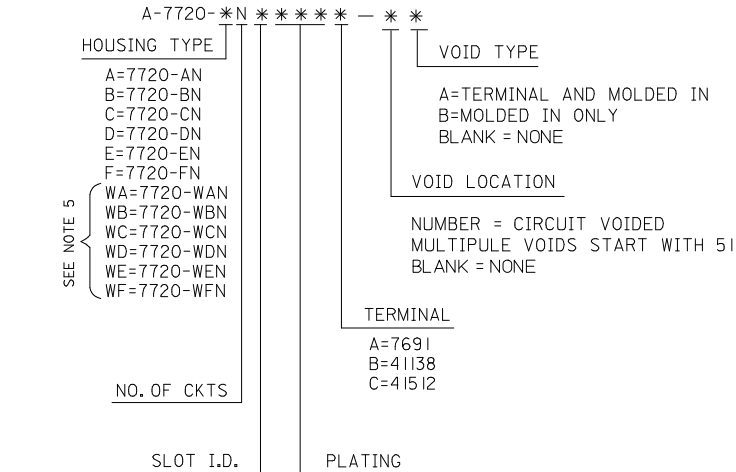

ENGINEERING NUMBERING SYSTEM
SEE SHEET 17 FOR PARTS WITH VOIDS