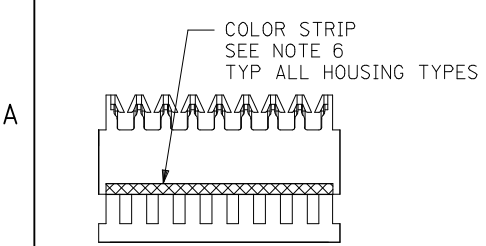

FACTORY I.D.
EC NO: UCP2009-2029
DRWN:MKIPPER 2009/02/25
CHKD:SSOUSEK 2009/02/25
APPR:FSMITH 2009/02/26
AZ7

DESCRIPTION
QUALITY SYMBOLS

GENERAL TOLERANCES (UNLESS SPECIFIED)	
	mm INCH
4 PLACES	± --- ± ---
3 PLACES	± --- ± ---
2 PLACES	± --- ± ---
1 PLACE	± --- ± ---
ANGULAR ±1/2°	
DRAFT WHERE APPLICABLE MUST REMAIN WITHIN DIMENSIONS	

DIMENSION STYLE MM/IN	
DRAWN BY	DATE
SAMIEC	2004/04/13
CHECKED BY	DATE
SAMIEC	2004/04/13
APPROVED BY	DATE
MARGULIS	2004/04/13
MATERIAL NO.	
SEE CHART	

SCALE	DESIGN UNITS	THIRD ANGLE PROJECTION
---	INCH	
TITLE KK 100 IDT CONNECTOR ASSEMBLY		
MOLEX INCORPORATED		
DOCUMENT NO.	SHEET NO.	
SD-7720-001	2 OF *	
THIS DRAWING CONTAINS INFORMATION THAT IS PROPRIETARY TO MOLEX INCORPORATED AND SHOULD NOT BE USED WITHOUT WRITTEN PERMISSION