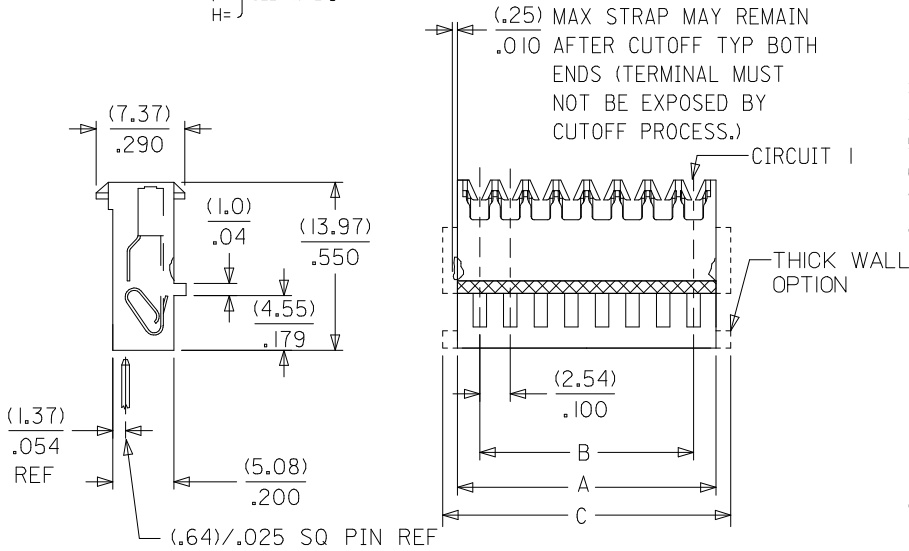

PLEASE CHECK WWW.MOLEX.COM FOR LATEST PART INFORMATION

ENGINEERING NUMBERING SYSTEM
SEE SHEET 17 FOR PARTS WITH VOIDS

NOTES

- MATERIAL: UNFILLED NYLON, UL94V-2, MOLDED MATERIAL (CLEAR)
- FINISH:
 - (102) OVERALL TIN: (0.00508)/.000200 MIN OVER (0.00254)/.000100 MIN COPPER.
 - (208) SELECT GOLD: (0.00038)/.000015 MIN, * SELECT TIN: (0.00254)/.000100 MIN, OVERALL NICKEL UNDERPLATE: (0.00127)/.000050 MIN.
 - (228) SELECT GOLD: (0.00076)/.000030 MIN, * SELECT TIN: (0.00254)/.000100 MIN, OVERALL NICKEL UNDERPLATE: (0.00127)/.000050 MIN.
 - (501) OVERALL GOLD: (0.00051)/.000020 MIN OVER (0.00076)/.000030 MIN NICKEL
 - (502) OVERALL GOLD: (0.00051)/.000020 MIN OVER (0.00127)/.000050 MIN NICKEL.
 - (503) OVERALL GOLD: (0.00076)/.000030 MIN OVER (0.00127)/.000050 MIN NICKEL.
 - (P909) OVERALL TIN: (0.00254)/.000100 MIN. *THE PRIMARY SHIPPING CARTON WILL BE LABELED COMPLIANT TO RoHS DIRECTIVE 2002/95/EC AND ELV ANNEX II OF DIRECTIVE 2000/53/EC*. CARTONS WITHOUT THIS LABEL MAY CONTAIN PRODUCT WITH TIN/LEAD PLATINGS.
- PRODUCT SPECIFICATION: PS-7720-001
- PACKAGING: BULK PK-7720-001 SEE CHART
- THESE HOUSINGS ARE FOR USE WITH SINGLE 22 AWG WIRE TERMINATION ONLY
- COLOR STRIPE TO RUN LENGTH OF RIB AS SHOWN (SEE CHART FOR COLOR)
- SEE APPLICATION SPEC SMES-7720-0002 FOR ADDITIONAL INFORMATION.
- WIRE SPECIFICATIONS: SEE SMES-7720-0002 (INSUL. DIA (1.52)/.060 MAX)
 - SLOT SIZE A FOR USE WITH: 26 AWG SOLID, STRANDED TINNED
 - SLOT SIZE H FOR USE WITH: 28 AWG SOLID, STRANDED TINNED, AND STRANDED TOPCOAT
 - SLOT SIZE F FOR USE WITH: 24 AWG SOLID, STRANDED TINNED, AND STRANDED TOPCOAT
 - SLOT SIZE E FOR USE WITH: 26 AWG STRANDED TOPCOAT
 - SLOT SIZE G FOR USE WITH: 22 AWG STRANDED TINNED
- THIS PART CONFORMS TO CLASS B REQUIREMENTS OF COSMETIC SPECIFICATION PS-45499-002.