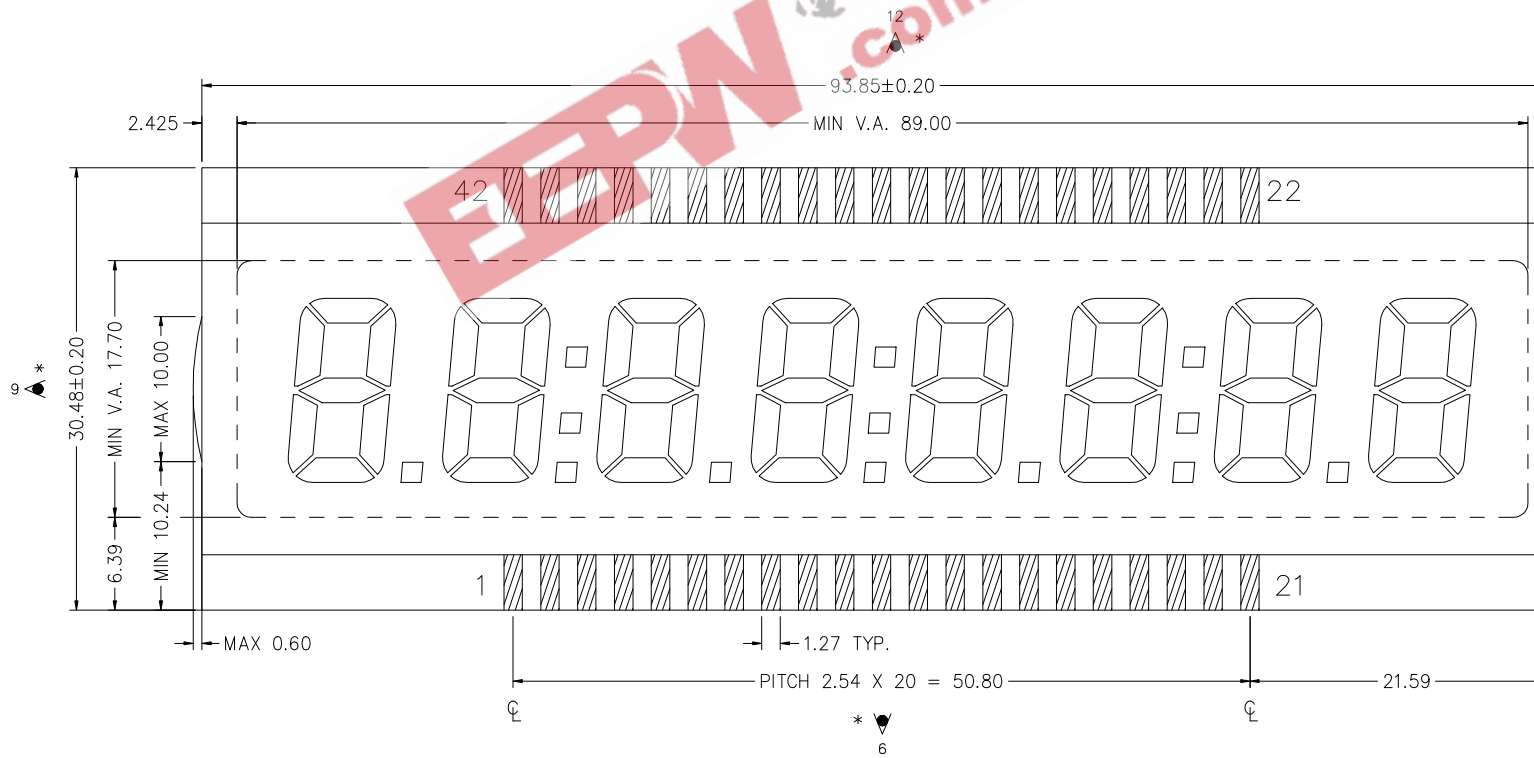

VIM-808-DP,VIM-808-2

DRIVER : Intersil ICM7231