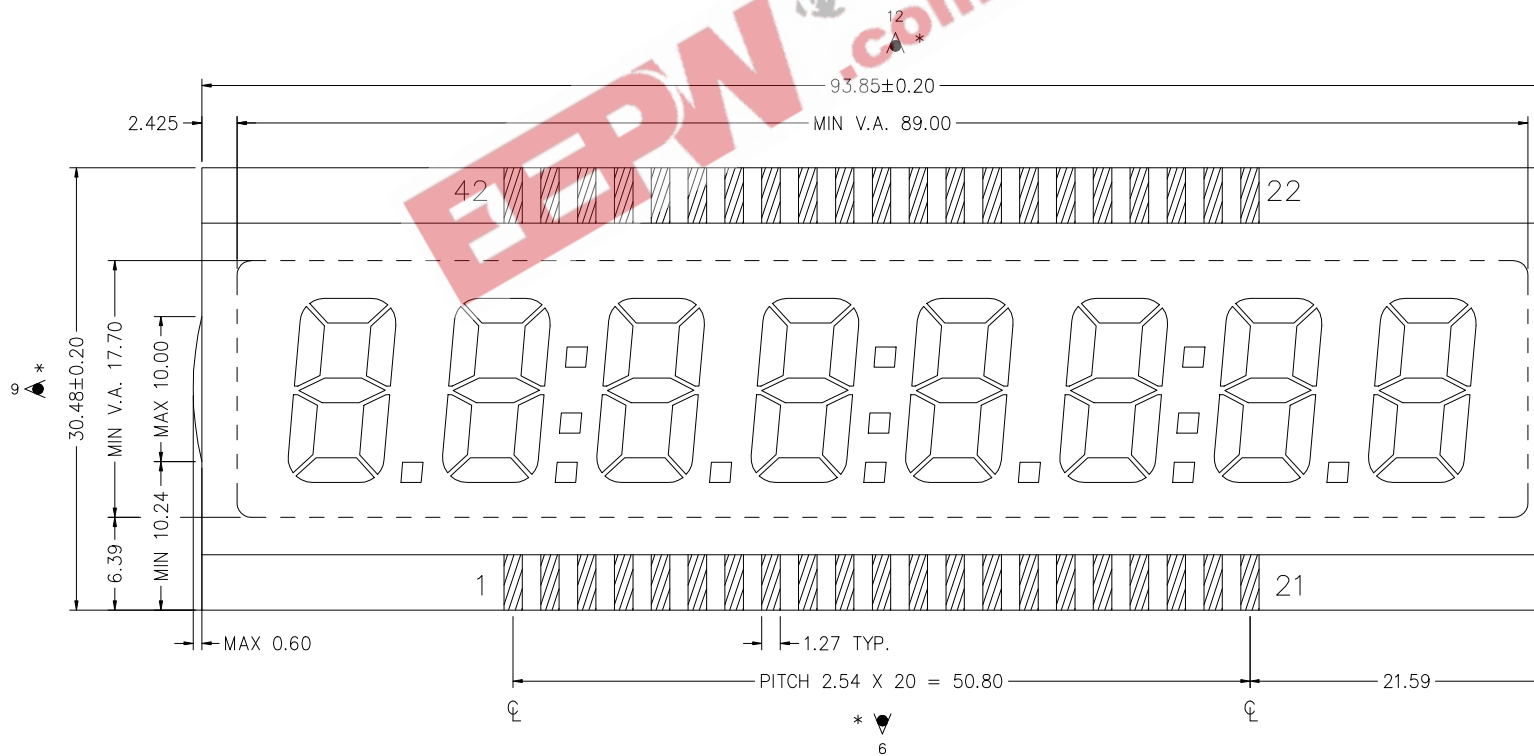

VIM-808-DP,VIM-808-2

DRIVER : Intersil ICM7231